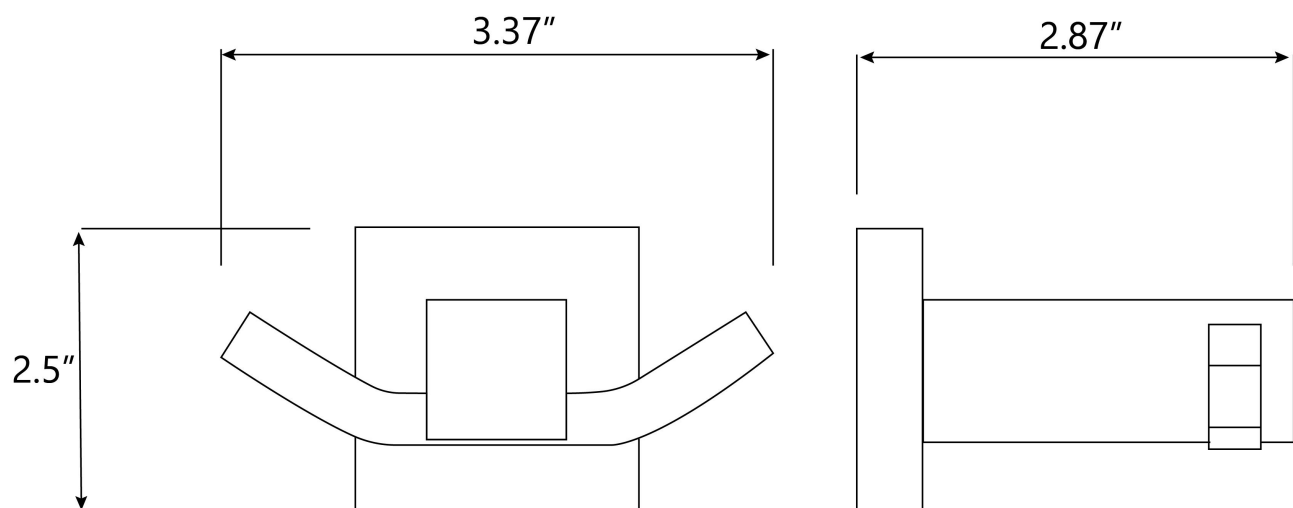

Codes/Standards

EMT.HOO.MOD.02.10.BR.SBR

Modern Double Hook - Wall Mount - 3"**Features**

- Double hook.
- Square rosette.

Material

- Premium material construction with metal handle ensures reliability and durability.
- EMTEK finishes resist corrosion and tarnishing.
- Brass.

Dimensions

- W: 3.67" * H: 2.5" * D: 2.87"

Weight

- 2.2 Lb.

**EMTEK Double Hook****Lifetime Limited Warranty**

See website for detailed warranty information.

Available Colors/Finishes

Color tiles intended for reference only.

Drawing

Modern Double Hook - Wall Mount - 3"

**Technical Information**

All product dimensions are nominal.

Shower head included: No

Shower arm: No

Notes

Install the product according to the installation guide.