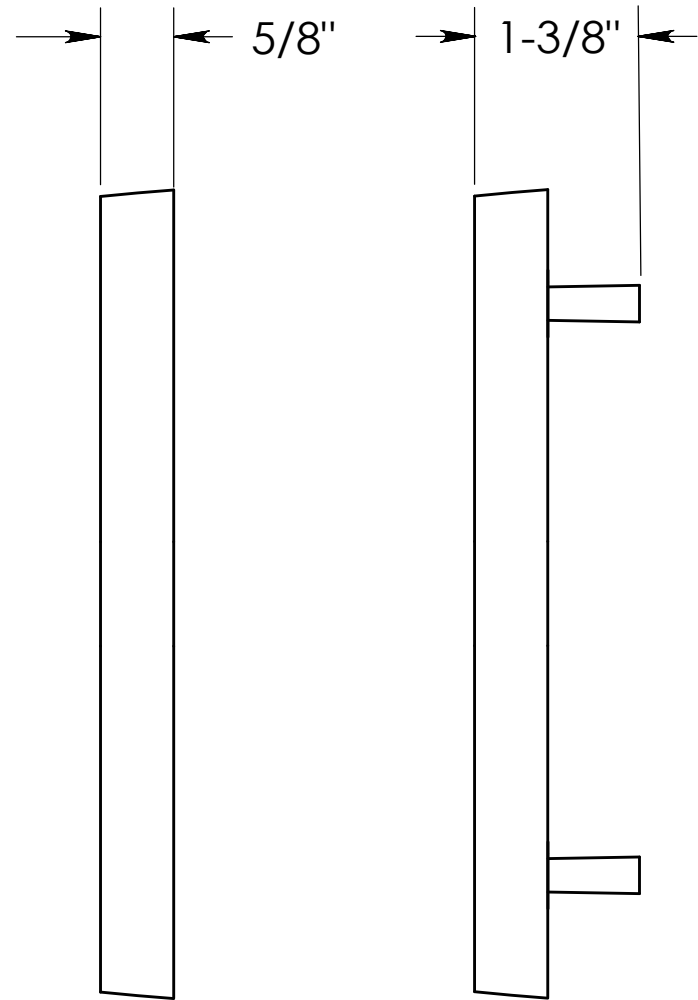

Front View

Side View
(without Standoff)

Side View
(with Standoffs)

Threaded Rod
Includes 2 Lengths

**Breakaway
Screw**

Anchor

**Optional
Standoff**