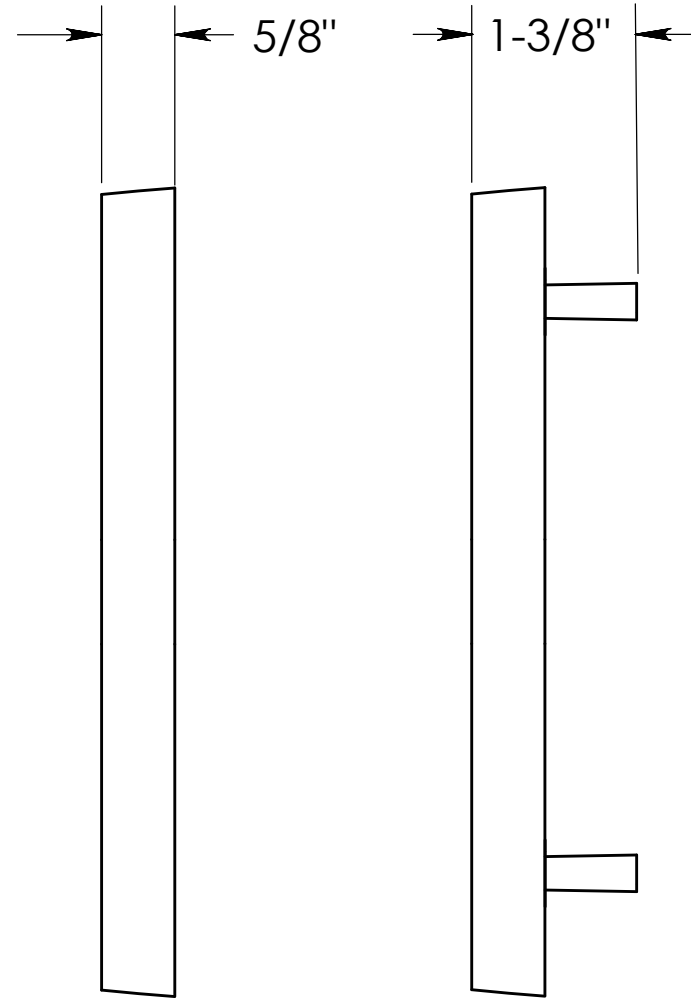

Front View

Side View
(without Standoff)

Side View
(with Standoffs)

Threaded Rod
Includes 2 Lengths

**Breakaway
Screw**

Anchor

**Optional
Standoff**