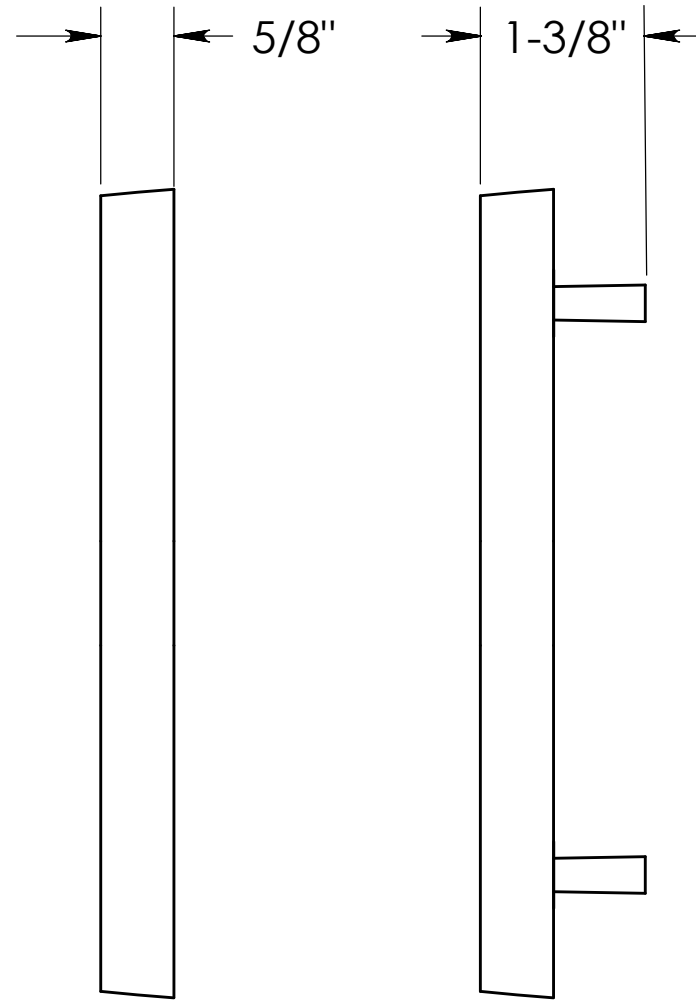

Front View

Side View
(without Standoff)

Side View
(with Standoffs)

Threaded Rod
Includes 2 Lengths

**Breakaway
Screw**

Anchor

**Optional
Standoff**