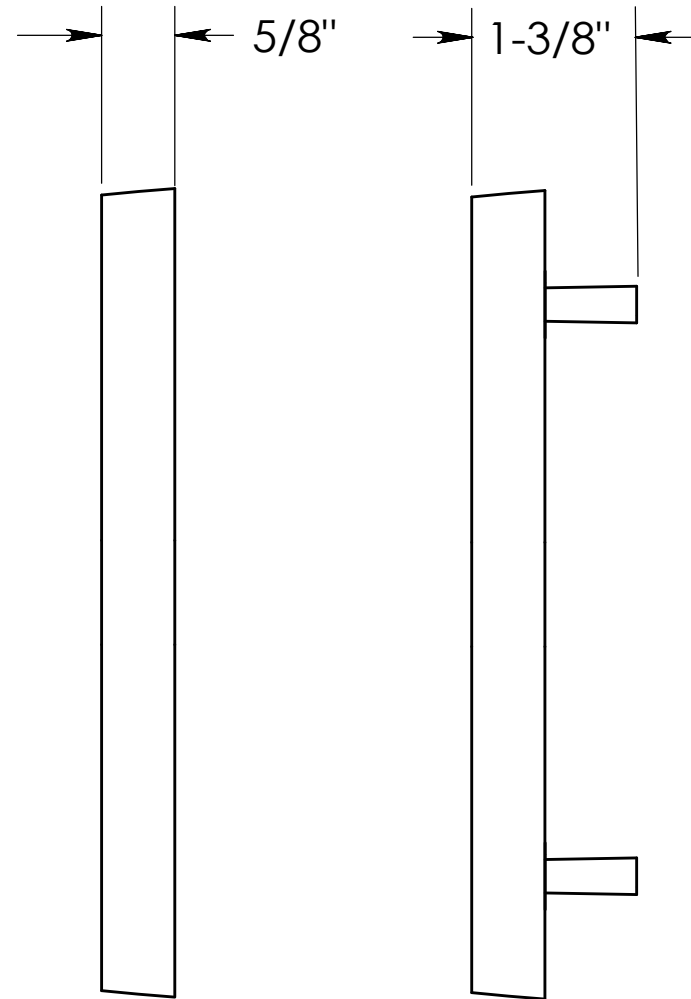

Front View

Side View
(without Standoff)

Side View
(with Standoffs)

Threaded Rod
Includes 2 Lengths

**Breakaway
Screw**

Anchor

**Optional
Standoff**