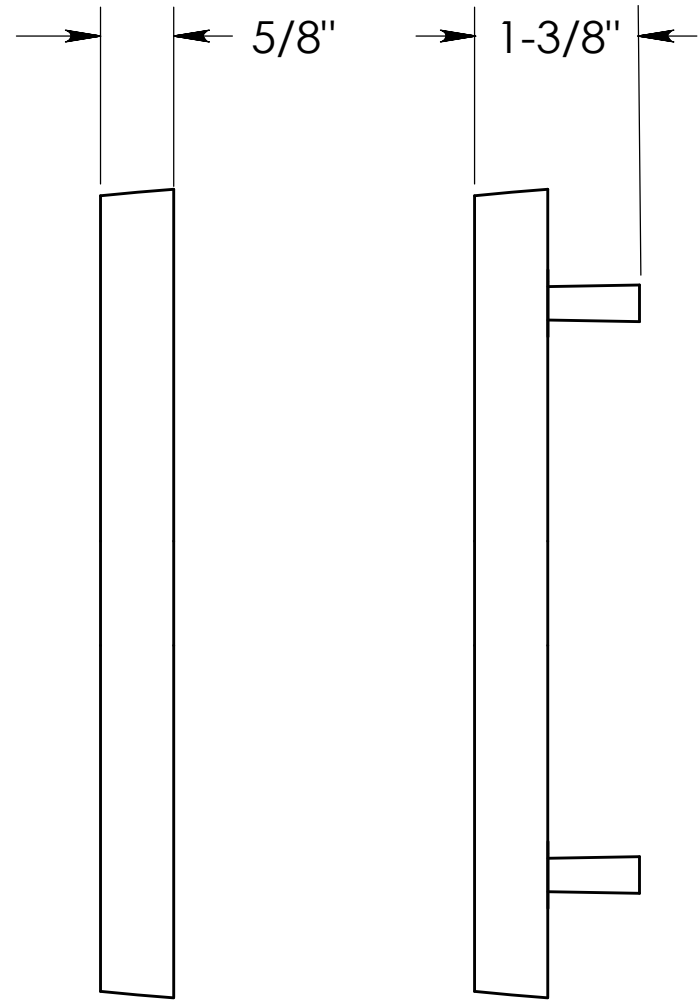

Front View

Side View
(without Standoff)

Side View
(with Standoffs)

Threaded Rod
Includes 2 Lengths

**Breakaway
Screw**

Anchor

**Optional
Standoff**