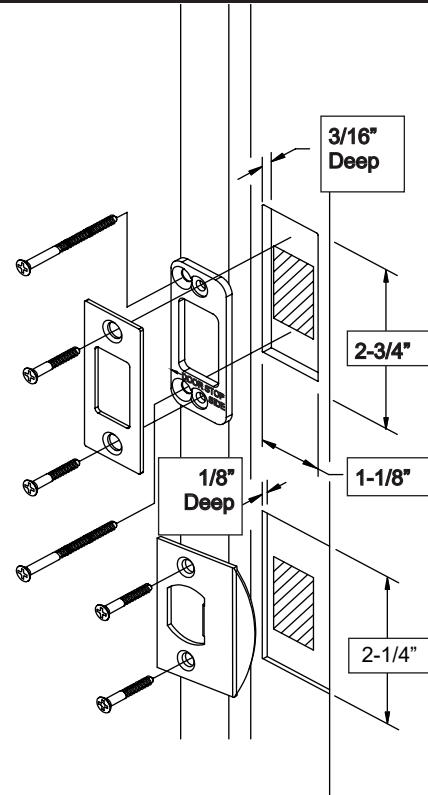

2. Door Jamb Prep