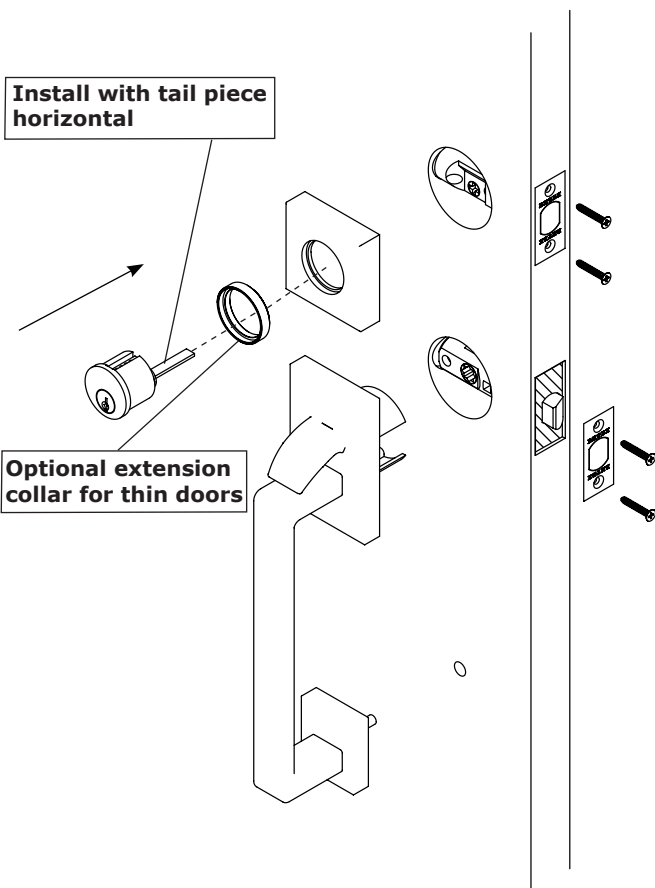

# Installation Guide - Tubular Sectional Entry Set - Single Cylinder Deadbolt **EMTEK**

## 1. Door Prep

See template for door prep specifications.

## 3. Outside Installation

Install with tail piece horizontal

Optional extension collar for thin doors

Plates and grips vary depending on style.