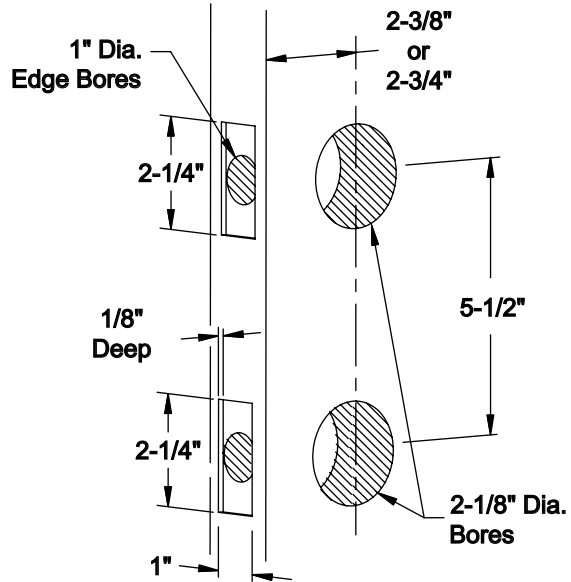

# Installation Guide - Tubular Sectional Entry Set - Single Cylinder Deadbolt **EMTEK**

## 1. Door Prep

See template for door prep specifications.