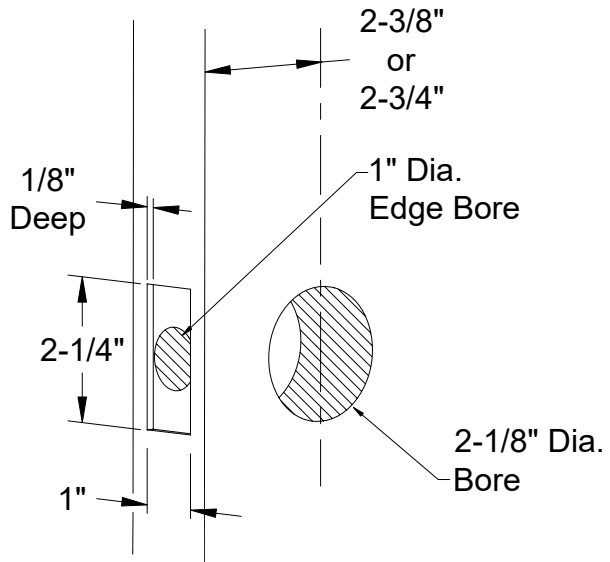

Installation Guide

Single Cylinder Deadbolts

EMTEK

1. Door Prep

2. Install Bolt

3. Door Jamb Prep

4. Outside Trim

5. Inside Trim