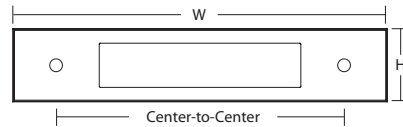

MODERN BACKPLATE FOR PULL

Size Incompatible with: Carbon Fiber Bin Pull, Ribbon & Reed Estate Pull, Hammered Pull, and Appliance Pulls.