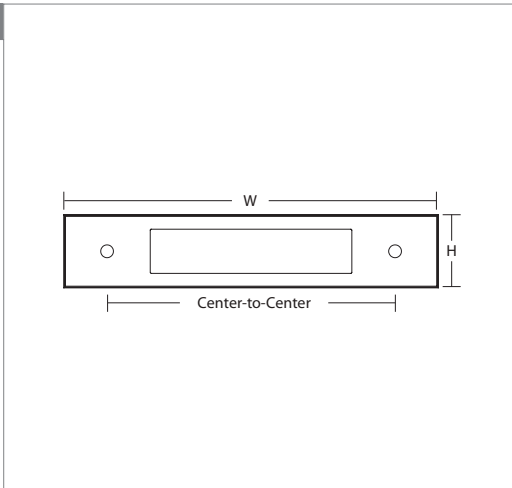

KEATON FINGER PULL		Product Code	Overall	Projection(P)	Width(W)
		86713	1 1/2"	1 1/2"	7/8"

KEATON PULL		Product Code	Overall	C-to-C	Projection(P)	Width(W)
		86714	4"	3 1/2"	1 1/2"	7/8"
		86715	4 1/2"	4"	1 1/2"	7/8"
		86716	5 1/2"	5"	1 1/2"	7/8"
		86717	6 1/2"	6"	1 1/2"	7/8"
		86718	8 1/2"	8"	1 1/2"	7/8"
		86719	10 1/2"	10"	1 1/2"	7/8"
		86720	12 1/2"	12"	1 1/2"	7/8"

WARWICK T-KNOB		Product Code	Overall	Projection(P)	Width(W)
		86726	2"	1 3/8"	1/2"

WARWICK PULL		Product Code	Overall	C-to-C	Projection(P)	Width(W)
		86704	4"	3 1/2"	1 3/8"	1/2"
		86705	4 1/2"	4"	1 3/8"	1/2"
		86706	5 1/2"	5"	1 3/8"	1/2"
		86707	6 1/2"	6"	1 3/8"	1/2"
		86708	8 1/2"	8"	1 3/8"	1/2"
		86709	10 1/2"	10"	1 3/8"	1/2"
		86710	12 1/2"	12"	1 3/8"	1/2"

Product Code	C-to-C	Width(W)	Height(H)	Depth
86922	4"	5 1/4"	1"	3/8"
86923	5"	6 1/4"	1"	3/8"
86924	6"	7 1/4"	1"	3/8"
86925	8"	9 1/4"	1"	3/8"
86926	10"	11 1/4"	1"	3/8"
86927	12"	13 1/4"	1"	3/8"

**Size Incompatible with:** Carbon Fiber Bin Pull, Ribbon & Reed Estate Pull, Hammered Pull, and Appliance Pulls.