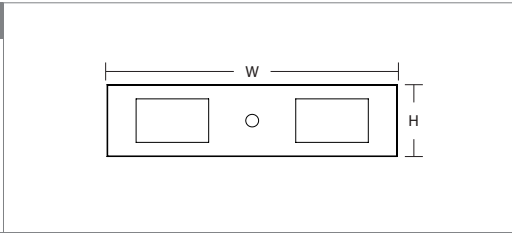

MODERN CABINET BACKPLATES

Cabinet Knobs & Pulls Technical Specifications

EMTEK

Product Code	W x H	Depth
86921	4" x 1"	3/8"

Size incompatible with: Ring Knob, Cinder Knob, District Knob, Juneau Crystal Knob, Grayson Crystal Knob, Forza Crystal Knob, Georgetown Crystal Knob, Hampton Crystal Knob, Bristol Crystal Knob, Brookmont Crystal Knob, Lido Crystal Knob, and Old Town Crystal Knob.