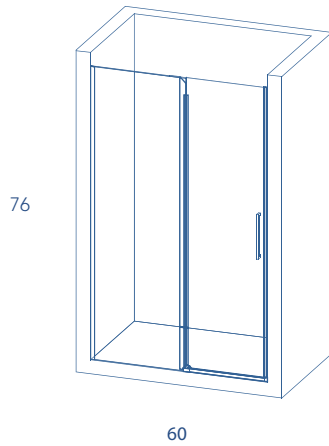

TWENTY

SHOWER DOORS

Front 1 Fixed + 1 Sliding

Glass Thickness: 1/4

Tempered Glass

FEATURES

SLIDING

REVERSIBLE

STANLEES STEEL

SOFT CLOSE

HIDDEN SLIDE

DOUBLE METAL HANDLE

DETACHABLE GUIDE

FINISHES

BLACK

CHROME