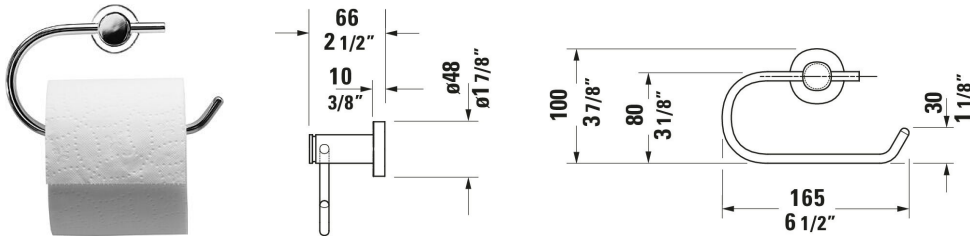

D-Code Toilet Paper Holder # 0099261000

| < Ø 1 7/8 " > |

Toilet Paper Holder	Dimension	Weight	Order number
Colors			
10 Chrome			
Variant			
Chrome		0.772 lb	0099261000

All drawings contain the necessary measurements which are subject to standard tolerances. They are stated in inch & mm and are non-binding. Exact measurements, in particular for customized installation scenarios, can only be taken from the finished ceramic piece.