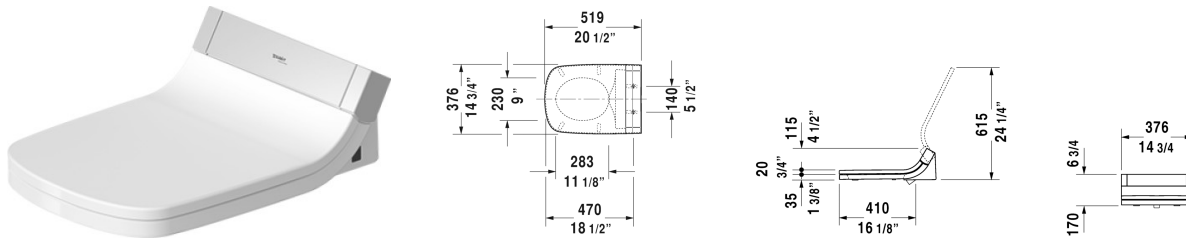

SensoWash® Starck C shower-toilet seat for DuraStyle* # 610200001001300

| < 14 3/4" Inch > |

SensoWash® Starck C shower-toilet seat for DuraStyle*	Dimension	Weight	Order number
Rear-, Lady- and Comfortwash, individual adjustment of water-, air- and seat surface temperature as well as nozzle position and jet strength, heated seat, warm air dryer, power actuated lid and seat, night light, 2 individually programmable user profiles, remote control included, self-cleaning wand, on / off-button, with concealed connections, Quick release: easy seat unit removal and attachment			
Colors			
00 White			
Variant			
AC 100-120V, 50-60 Hz	14 3/4" x 20 1/2" Inch	14.1 lb	610200001001300
Infobox			
Install a water water softener with water hardness ≥ 2.4 mmol/l ($\geq 14^\circ$ dH or 24° fH).			
Suitable products			
One-Piece toilet for SensoWash® only in combination with SensoWash, syphonic, 12" rough-in, connecting elements for SensoWash with concealed connections included, vertical outlet, cUPC® listed*, WaterSense® listed, 14 5/8" x 28 3/8" Inch	14 5/8" x 28 3/8" Inch		215751
Toilet wall-mounted for SensoWash® washdown model, only in combination with SensoWash, connecting elements for SensoWash with concealed connections included, Durafix included, cUPC® listed*, WaterSense® listed, 14 5/8" X 24 3/8" Inch	14 5/8" X 24 3/8" Inch		253759
Toilet close-coupled for SensoWash® (without tank), only in combination with SensoWash, washdown model, outlet for vario connector set, for horizontal and vertical outlet, length adjustable from 2 3/4" - 6 3/4", and vario connecting bend, vertical outlet from 6 3/4" - 8 5/8", connecting elements for SensoWash with concealed connections included, hardware included, cUPC® listed*, WaterSense® listed, 14 5/8" x 27 1/2" Inch	14 5/8" x 27 1/2" Inch		215659