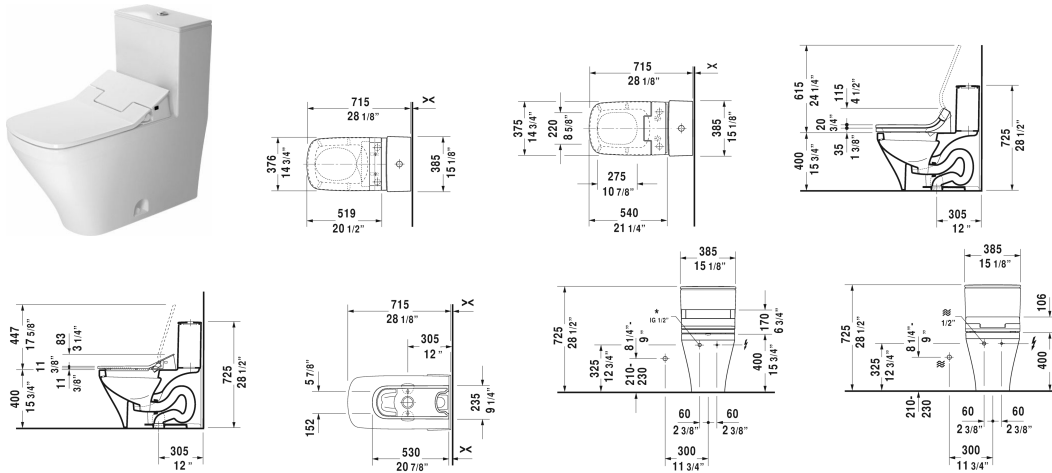

DuraStyle One-Piece toilet for SensoWash® # 215751..05 / 215751..85 / 215751..05 / 215751..85

< 14 5/8" Inch >

One-Piece toilet for SensoWash®	Dimension	Weight	Order number
only in combination with SensoWash, syphonic, 12" rough-in, connecting elements for SensoWash with concealed connections included, vertical outlet, cUPC® listed*			
Colors			
00 White 20 HygieneGlaze (an antibacterial ceramic glaze that provides almost indefinite effectiveness)			
Variant			
◆ 1.32/0.92 gpf, with dual flush piston valve, top flush, ADA height	14 5/8" x 28 3/8" Inch	121.3 lb	215751..05
◆ 1.28 gpf, with single flush piston valve, top flush, ADA height	14 5/8" x 28 3/8" Inch	121.3 lb	215751..85
◆ 1.32/0.92 gpf, with dual flush piston valve, top flush, ADA height	14 5/8" x 28 3/8" Inch	121.3 lb	215751..05
◆ 1.28 gpf, with single flush piston valve, top flush, ADA height	14 5/8" x 28 3/8" Inch	121.3 lb	215751..85
Sanitary ceramics with the special WonderGliss surface finish will remain clean and attractive-looking for a long time to come. When ordering WonderGliss please add a "1" as eleventh digit to the model number.			
Mounting set for One-Piece and Two-Piece toilets, outlet 3/8" - male thread, wall connection 1/2" - female thread, 1/2", North American version	17 3/4" Inch	1.1 lb	001417
Suitable products			

All drawings contain the necessary measurements which are subject to standard tolerances. They are stated in inch & mm and are non-binding. Exact measurements, in particular for customized installation scenarios, can only be taken from the finished ceramic piece.