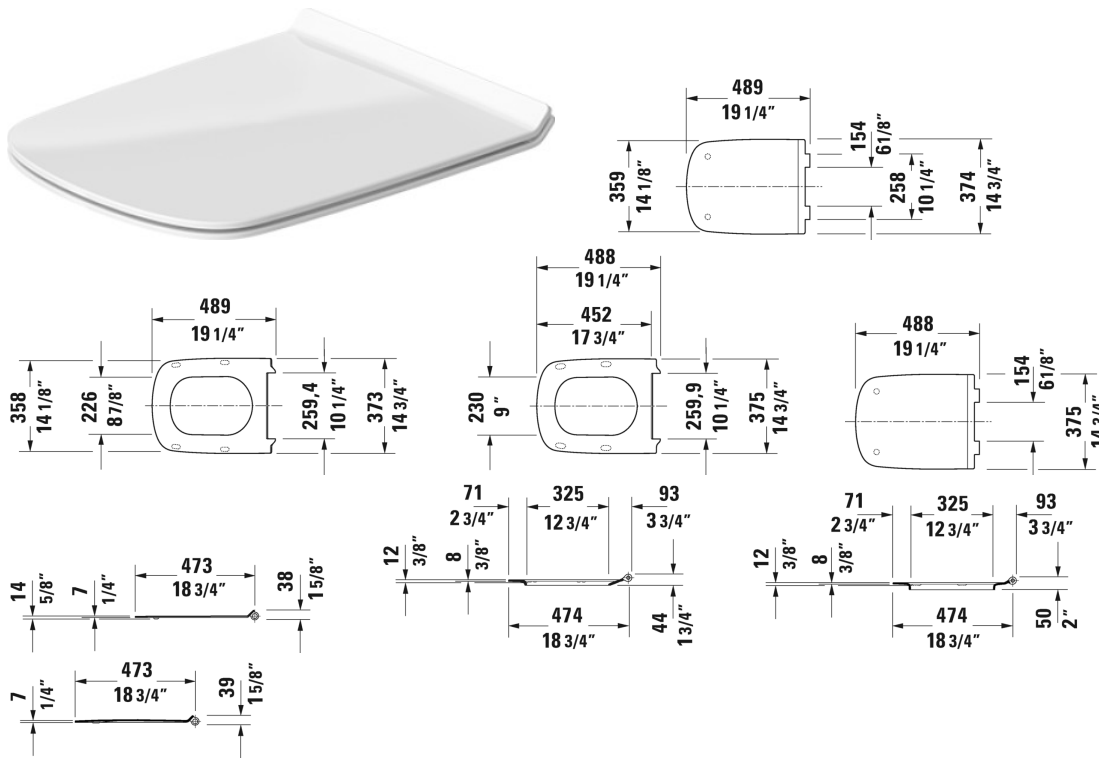

DuraStyle One-Piece toilet # 215701..05 / 215701..85

< 14 5/8" Inch >

One-Piece toilet	Dimension	Weight	Order number
syphonic, 12" rough-in, vertical outlet, cUPC® listed*			
Colors			
00 White 20 HygieneGlaze (an antibacterial ceramic glaze that provides almost indefinite effectiveness)			
Variant			
◆ 1.32/0.92 gpf, with dual flush piston valve, top flush	14 5/8" x 28 3/8" Inch	121.3 lb	215701..05
◆ 1.28 gpf, with single flush piston valve, top flush	14 5/8" x 28 3/8" Inch	121.3 lb	215701..85
Sanitary ceramics with the special WonderGliss surface finish will remain clean and attractive-looking for a long time to come. When ordering WonderGliss please add a "1" as eleventh digit to the model number.			
Mounting set for One-Piece and Two-Piece toilets, outlet 3/8" - male thread, wall connection 1/2" - female thread, 1/2", North American version	17 3/4" Inch	1.1 lb	001417
Suitable products			
Toilet seat and cover removable, elongated, hinges stainless steel, without slow close,			006051
Toilet seat and cover removable, elongated, hinges stainless steel, with slow close,			006059

DuraStyle Toilet seat and cover # 0060590000

Toilet seat and cover	Dimension	Weight	Order number
removable, elongated, hinges stainless steel, with slow close			
Colors			
00 White			
Variant			
		5.7 lb	0060590000
Suitable products			
One-Piece toilet syphonic, 12" rough-in, vertical outlet, WaterSense® listed, cUPC® listed*, 14 5/8" x 28 3/8" Inch	14 5/8" x 28 3/8" Inch		215701
Toilet wall-mounted washdown model, Durafix included, cUPC® listed*, WaterSense® listed, 14 5/8" X 24 3/8" Inch	14 5/8" X 24 3/8" Inch		253709
Toilet close-coupled (without tank), washdown model, outlet for vario connector set, for horizontal and vertical outlet, length adjustable from 2 3/4" - 6 3/4", and vario connecting bend, vertical outlet from 6 3/4" - 8 5/8", hardware included, cUPC® listed*, WaterSense® listed, 14 5/8" x 27 1/2" Inch	14 5/8" x 27 1/2" Inch		215609