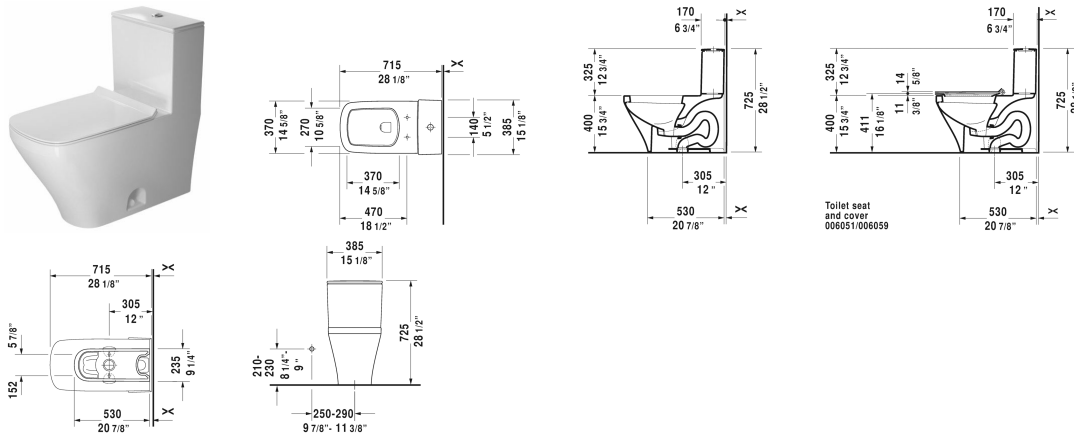

DuraStyle One-Piece toilet # 215701..05 / 215701..85

< 14 5/8" Inch >

One-Piece toilet	Dimension	Weight	Order number
syphonic, 12" rough-in, vertical outlet, cUPC® listed*			
Colors			
00 White 20 HygieneGlaze (an antibacterial ceramic glaze that provides almost indefinite effectiveness)			
Variant			
◆ 1.32/0.92 gpf, with dual flush piston valve, top flush	14 5/8" x 28 3/8" Inch	121.3 lb	215701..05
◆ 1.28 gpf, with single flush piston valve, top flush	14 5/8" x 28 3/8" Inch	121.3 lb	215701..85
Sanitary ceramics with the special WonderGliss surface finish will remain clean and attractive-looking for a long time to come. When ordering WonderGliss please add a "1" as eleventh digit to the model number.			
Mounting set for One-Piece and Two-Piece toilets, outlet 3/8" - male thread, wall connection 1/2" - female thread, 1/2", North American version	17 3/4" Inch	1.1 lb	001417
Suitable products			
Toilet seat and cover removable, elongated, hinges stainless steel, without slow close,			006051
Toilet seat and cover removable, elongated, hinges stainless steel, with slow close,			006059

DuraStyle Toilet seat and cover # 0060590000

Toilet seat and cover	Dimension	Weight	Order number
removable, elongated, hinges stainless steel, with slow close			
Colors			
00 White			
Variant			
		5.7 lb	0060590000
Suitable products			
One-Piece toilet syphonic, 12" rough-in, vertical outlet, WaterSense® listed, cUPC® listed*, 14 5/8" x 28 3/8" Inch	14 5/8" x 28 3/8" Inch		215701
Toilet wall-mounted washdown model, Durafix included, cUPC® listed*, WaterSense® listed, 14 5/8" X 24 3/8" Inch	14 5/8" X 24 3/8" Inch		253709
Toilet close-coupled (without tank), washdown model, outlet for vario connector set, for horizontal and vertical outlet, length adjustable from 2 3/4" - 6 3/4", and vario connecting bend, vertical outlet from 6 3/4" - 8 5/8", hardware included, cUPC® listed*, WaterSense® listed, 14 5/8" x 27 1/2" Inch	14 5/8" x 27 1/2" Inch		215609