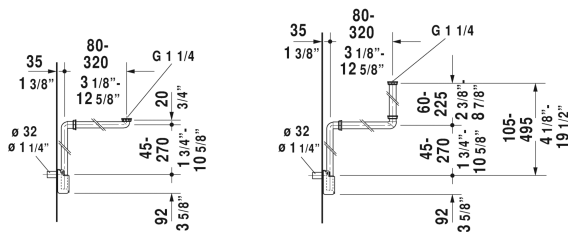

Accessories Space-saving siphon # 005076

|< 1 1/4" Inch >|

Space-saving siphon	Dimension	Weight	Order number
Colors			
Variant			
Infobox			
For vanity units the space-saving siphon is recommended			

All drawings contain the necessary measurements which are subject to standard tolerances. They are stated in inch & mm and are non-binding. Exact measurements, in particular for customized installation scenarios, can only be taken from the finished ceramic piece.