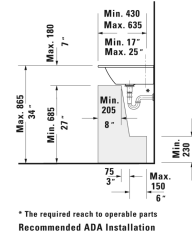

ME by Starck Furniture washbasin & # 233683..00 / 233683..00
/ 233683..30 / 233683..30 / 233683..60 / 233683..60

< 32 5/8" Inch >

Furniture washbasin	Dimension	Weight	Order number
with overflow, with faucet deck, hardware included, wall-mounted, cUPC® listed*, 32 5/8" Inch			
Colors			
00 White 32 White Satin Matte			
Variant			
●	32 5/8" x 19 1/4" Inch	46.7 lb	233683..00
●	32 5/8" x 19 1/4" Inch	46.7 lb	233683..00
● ● ●	32 5/8" x 19 1/4" Inch	46.7 lb	233683..30
● ● ●	32 5/8" x 19 1/4" Inch	46.7 lb	233683..30
⊗	32 5/8" x 19 1/4" Inch	46.7 lb	233683..60
⊗	32 5/8" x 19 1/4" Inch	46.7 lb	233683..60
Infobox			
* Complies with following standards: ASME A112.19.2/CSA B45.1, Washbasin is not ADA compliant in combination with pedestal, siphon cover or metal console			
Sanitary ceramics with the special WonderGliss surface finish will remain clean and attractive-looking for a long time to come. When ordering WonderGliss please add a "1" as eleventh digit to the model number.			
Space-saving siphon	1 1/4" Inch	0.9 lb	005076
Suitable products			
Vanity unit wall-mounted 1 pull-out compartment, for ME by Starck # 233683, 234583, 234683, 32 1/4" x 19" Inch	32 1/4" x 19" Inch		LC6141