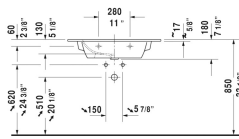

ME by Starck Furniture washbasin & # 233683..00 / 233683..00
/ 233683..30 / 233683..30 / 233683..60 / 233683..60

< 32 5/8" Inch >

Furniture washbasin	Dimension	Weight	Order number
with overflow, with faucet deck, hardware included, wall-mounted, cUPC® listed*, 32 5/8" Inch			
Colors			
00 White 32 White Satin Matte			
Variant			
●	32 5/8" x 19 1/4" Inch	46.7 lb	233683..00
●	32 5/8" x 19 1/4" Inch	46.7 lb	233683..00
● ● ●	32 5/8" x 19 1/4" Inch	46.7 lb	233683..30
● ● ●	32 5/8" x 19 1/4" Inch	46.7 lb	233683..30
⊗	32 5/8" x 19 1/4" Inch	46.7 lb	233683..60
⊗	32 5/8" x 19 1/4" Inch	46.7 lb	233683..60
Infobox			
* Complies with following standards: ASME A112.19.2/CSA B45.1, Washbasin is not ADA compliant in combination with pedestal, siphon cover or metal console			
Sanitary ceramics with the special WonderGliss surface finish will remain clean and attractive-looking for a long time to come. When ordering WonderGliss please add a "1" as eleventh digit to the model number.			
Space-saving siphon	1 1/4" Inch	0.9 lb	005076
Suitable products			
Vanity unit wall-mounted 1 pull-out compartment, for ME by Starck # 233683, 234583, 234683, 32 1/4" x 19" Inch	32 1/4" x 19" Inch		LC6141