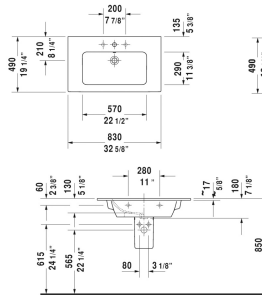

ME by Starck Furniture washbasin & # 233683..00 / 233683..00
/ 233683..30 / 233683..30 / 233683..60 / 233683..60

< 32 5/8" Inch >

Furniture washbasin	Dimension	Weight	Order number
with overflow, with faucet deck, hardware included, wall-mounted, cUPC® listed*, 32 5/8" Inch			
Colors			
00 White 32 White Satin Matte			
Variant			
●	32 5/8" x 19 1/4" Inch	46.7 lb	233683..00
●	32 5/8" x 19 1/4" Inch	46.7 lb	233683..00
● ● ●	32 5/8" x 19 1/4" Inch	46.7 lb	233683..30
● ● ●	32 5/8" x 19 1/4" Inch	46.7 lb	233683..30
⊗	32 5/8" x 19 1/4" Inch	46.7 lb	233683..60
⊗	32 5/8" x 19 1/4" Inch	46.7 lb	233683..60
Infobox			
* Complies with following standards: ASME A112.19.2/CSA B45.1, Washbasin is not ADA compliant in combination with pedestal, siphon cover or metal console			
Sanitary ceramics with the special WonderGliss surface finish will remain clean and attractive-looking for a long time to come. When ordering WonderGliss please add a "1" as eleventh digit to the model number.			
Space-saving siphon	1 1/4" Inch	0.9 lb	005076
Suitable products			
Vanity unit wall-mounted 1 pull-out compartment, for ME by Starck # 233683, 234583, 234683, 32 1/4" x 19" Inch	32 1/4" x 19" Inch		LC6141