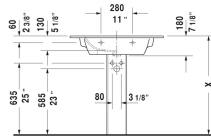

ME by Starck Furniture washbasin & # 233683..00 / 233683..00
/ 233683..30 / 233683..30 / 233683..60 / 233683..60

< 32 5/8" Inch >

Furniture washbasin	Dimension	Weight	Order number
with overflow, with faucet deck, hardware included, wall-mounted, cUPC® listed*, 32 5/8" Inch			
Colors			
00 White 32 White Satin Matte			
Variant			
●	32 5/8" x 19 1/4" Inch	46.7 lb	233683..00
●	32 5/8" x 19 1/4" Inch	46.7 lb	233683..00
● ● ●	32 5/8" x 19 1/4" Inch	46.7 lb	233683..30
● ● ●	32 5/8" x 19 1/4" Inch	46.7 lb	233683..30
⊗	32 5/8" x 19 1/4" Inch	46.7 lb	233683..60
⊗	32 5/8" x 19 1/4" Inch	46.7 lb	233683..60
Infobox			
* Complies with following standards: ASME A112.19.2/CSA B45.1, Washbasin is not ADA compliant in combination with pedestal, siphon cover or metal console			
Sanitary ceramics with the special WonderGliss surface finish will remain clean and attractive-looking for a long time to come. When ordering WonderGliss please add a "1" as eleventh digit to the model number.			
Space-saving siphon	1 1/4" Inch	0.9 lb	005076
Suitable products			
Vanity unit wall-mounted 1 pull-out compartment, for ME by Starck # 233683, 234583, 234683, 32 1/4" x 19" Inch	32 1/4" x 19" Inch		LC6141