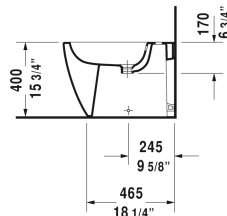

ME by Starck Bidet floorstanding # 2289100000

| < 14 5/8" Inch > |

Bidet floorstanding	Dimension	Weight	Order number
back-to-wall, with overflow, with faucet deck, hardware included			
Colors			
00 White			
Variant			
	14 5/8" x 23 5/8" Inch	59.2 lb	2289100000
Sanitary ceramics with the special WonderGliss surface finish will remain clean and attractive-looking for a long time to come. When ordering WonderGliss please add a "1" as eleventh digit to the model number.			
Siphon for bidet with extended outlet pipe	1 1/4" x 19 3/4" Inch	1.3 lb	005027

All drawings contain the necessary measurements which are subject to standard tolerances. They are stated in inch & mm and are non-binding. Exact measurements, in particular for customized installation scenarios, can only be taken from the finished ceramic piece.