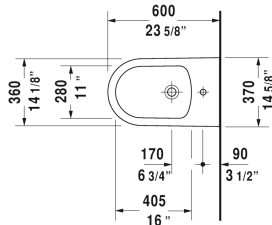

ME by Starck Bidet floorstanding # 2289100000

| < 14 5/8" Inch > |

Bidet floorstanding	Dimension	Weight	Order number
back-to-wall, with overflow, with faucet deck, hardware included			
Colors			
00 White			
Variant			
	14 5/8" x 23 5/8" Inch	59.2 lb	2289100000
Sanitary ceramics with the special WonderGliss surface finish will remain clean and attractive-looking for a long time to come. When ordering WonderGliss please add a "1" as eleventh digit to the model number.			
Siphon for bidet with extended outlet pipe	1 1/4" x 19 3/4" Inch	1.3 lb	005027

All drawings contain the necessary measurements which are subject to standard tolerances. They are stated in inch & mm and are non-binding. Exact measurements, in particular for customized installation scenarios, can only be taken from the finished ceramic piece.