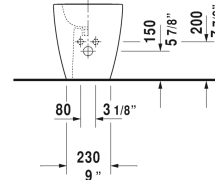

ME by Starck Bidet floorstanding # 2289100000

| < 14 5/8" Inch > |

Bidet floorstanding	Dimension	Weight	Order number
back-to-wall, with overflow, with faucet deck, hardware included			
Colors			
00 White			
Variant			
	14 5/8" x 23 5/8" Inch	59.2 lb	2289100000
Sanitary ceramics with the special WonderGliss surface finish will remain clean and attractive-looking for a long time to come. When ordering WonderGliss please add a "1" as eleventh digit to the model number.			
Siphon for bidet with extended outlet pipe	1 1/4" x 19 3/4" Inch	1.3 lb	005027

All drawings contain the necessary measurements which are subject to standard tolerances. They are stated in inch & mm and are non-binding. Exact measurements, in particular for customized installation scenarios, can only be taken from the finished ceramic piece.