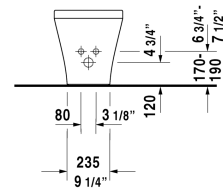

DuraStyle Bidet floorstanding # 2283100000

| < 14 5/8" X 24 3/4" Inch > |

Bidet floorstanding	Dimension	Weight	Order number
with overflow, with faucet deck, cUPC® listed*, hardware included			
Colors			
00 White			
Variant			
	14 5/8" X 24 3/4" Inch	60 lb	2283100000
Infobox			
* Complies with following standards: ASME A112.19.2/CSA B45.1			
Siphon for bidet with extended outlet pipe	1 1/4" x 19 3/4" Inch	1.3 lb	005027

All drawings contain the necessary measurements which are subject to standard tolerances. They are stated in inch & mm and are non-binding. Exact measurements, in particular for customized installation scenarios, can only be taken from the finished ceramic piece.