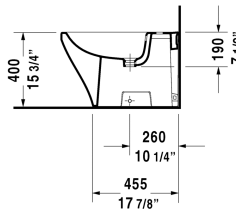

DuraStyle Bidet floorstanding # 2283100000

| < 14 5/8" X 24 3/4" Inch > |

Bidet floorstanding	Dimension	Weight	Order number
with overflow, with faucet deck, cUPC® listed*, hardware included			
Colors			
00 White			
Variant			
	14 5/8" X 24 3/4" Inch	60 lb	2283100000
Infobox			
* Complies with following standards: ASME A112.19.2/CSA B45.1			
Siphon for bidet with extended outlet pipe	1 1/4" x 19 3/4" Inch	1.3 lb	005027

All drawings contain the necessary measurements which are subject to standard tolerances. They are stated in inch & mm and are non-binding. Exact measurements, in particular for customized installation scenarios, can only be taken from the finished ceramic piece.