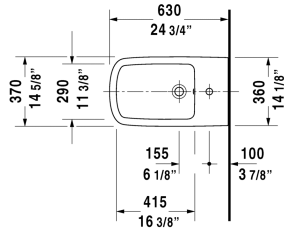

DuraStyle Bidet floorstanding # 2283100000

| < 14 5/8" X 24 3/4" Inch > |

Bidet floorstanding	Dimension	Weight	Order number
with overflow, with faucet deck, cUPC® listed*, hardware included			
Colors			
00 White			
Variant			
	14 5/8" X 24 3/4" Inch	60 lb	2283100000
Infobox			
* Complies with following standards: ASME A112.19.2/CSA B45.1			
Siphon for bidet with extended outlet pipe	1 1/4" x 19 3/4" Inch	1.3 lb	005027

All drawings contain the necessary measurements which are subject to standard tolerances. They are stated in inch & mm and are non-binding. Exact measurements, in particular for customized installation scenarios, can only be taken from the finished ceramic piece.