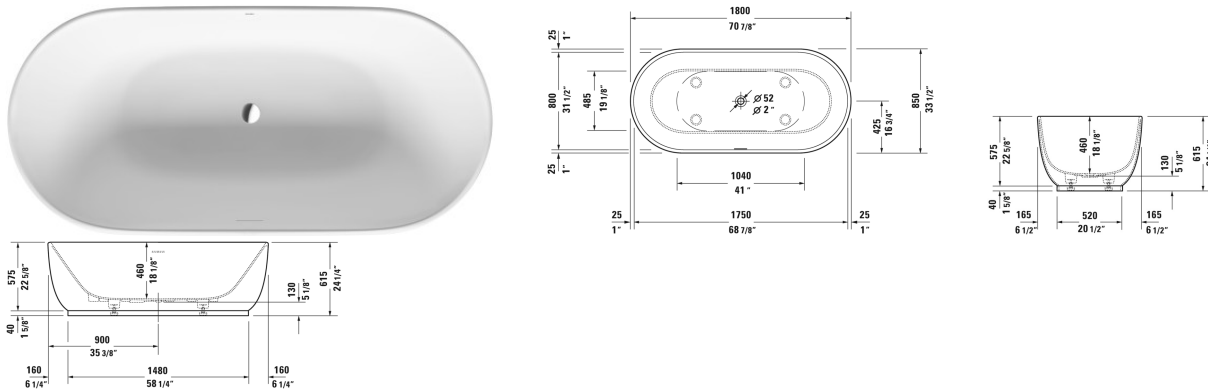

Luv Bathtub # 70043400000090

< 70 7/8" Inch >

Bathtub	Dimension	Weight	Order number
freestanding, with seamless panel and support frame, with two backrest slopes, with special waste and overflow, cUPC® listed*, DuroCast® Plus , Filling capacity 66.6 gal , water level 14 Inch			
Colors			
00 White			
Variant			
Base tub	70 7/8" x 33 1/2" Inch	293 lb	70043400000090
Infobox			
* Complies with the following standards: CSA B45.5/IAPMO Z124			
Suitable products			
Drop-in drain (PVC), for all back-to-wall, corner and freestanding bathtubs, cUPC® listed*,			791281
Drop-in drain (ABS), for all back-to-wall, corner and freestanding bathtubs, cUPC® listed*,			791282

All drawings contain the necessary measurements which are subject to standard tolerances. They are stated in inch & mm and are non-binding. Exact measurements, in particular for customized installation scenarios, can only be taken from the finished ceramic piece.