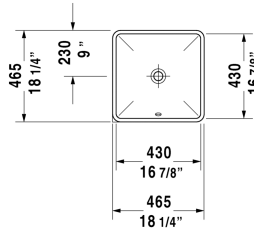

Starck 3 Vanity basin # 0305430000

< 16 7/8" Inch >

Vanity basin	Dimension	Weight	Order number
undermount basin, with overflow, without faucet deck, hardware included, cUPC® listed*, 16 7/8" Inch			
<b>Colors</b>			
00 White			
<b>Variant</b>			
☒	16 7/8" x 16 7/8" Inch	16.3 lb	0305430000
<b>Infobox</b>			
* Complies with following standards: ASME A112.19.2/CSA B45.1, Measurements of undercounter models represent interior measurements, Not available with WonderGliss			
Hardware for stone countertops, (with the exception of # 046651)		0.4 lb	005028

All drawings contain the necessary measurements which are subject to standard tolerances. They are stated in inch & mm and are non-binding. Exact measurements, in particular for customized installation scenarios, can only be taken from the finished ceramic piece.