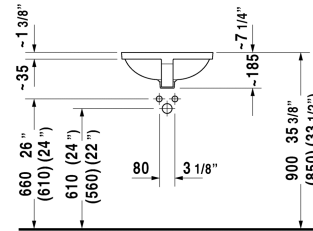

Starck 3 Vanity basin # 0305430000

< 16 7/8" Inch >

Vanity basin	Dimension	Weight	Order number
undermount basin, with overflow, without faucet deck, hardware included, cUPC® listed*, 16 7/8" Inch			
<b>Colors</b>			
00 White			
<b>Variant</b>			
☒	16 7/8" x 16 7/8" Inch	16.3 lb	0305430000
<b>Infobox</b>			
* Complies with following standards: ASME A112.19.2/CSA B45.1, Measurements of undercounter models represent interior measurements, Not available with WonderGliss			
Hardware for stone countertops, (with the exception of # 046651)		0.4 lb	005028

All drawings contain the necessary measurements which are subject to standard tolerances. They are stated in inch & mm and are non-binding. Exact measurements, in particular for customized installation scenarios, can only be taken from the finished ceramic piece.