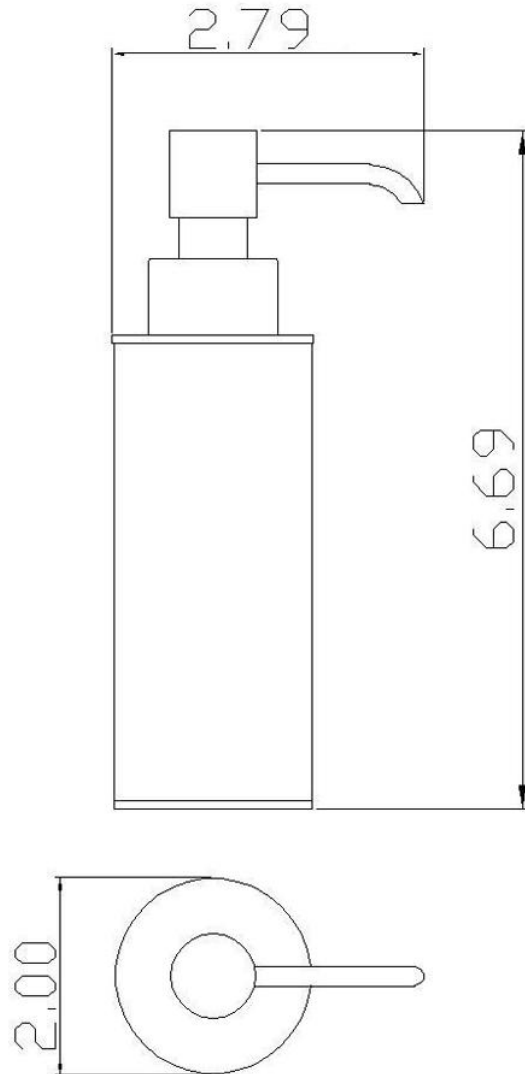

## Dimensions

- H: 6.75" \*/ Ø: 2"

## Description

This round soap dispenser wall mounted with a traditional look may be just the right accent for your classic décor. Made in full brass, it will resist corrosion, work hard, look great and last for years. From our own design Smart collection. Available in different finished with pump in polished chrome finish. Recommended for installation in solid walls or drywall. We recommend mixing soap with water in a 3 to 1 ratio for a better functioning of the pump.

## Drawing

Smart Soap Dispenser - Free  
Standing - 2"

### Technical Information

All product dimensions are nominal.

Shower head included: No

Shower arm: No