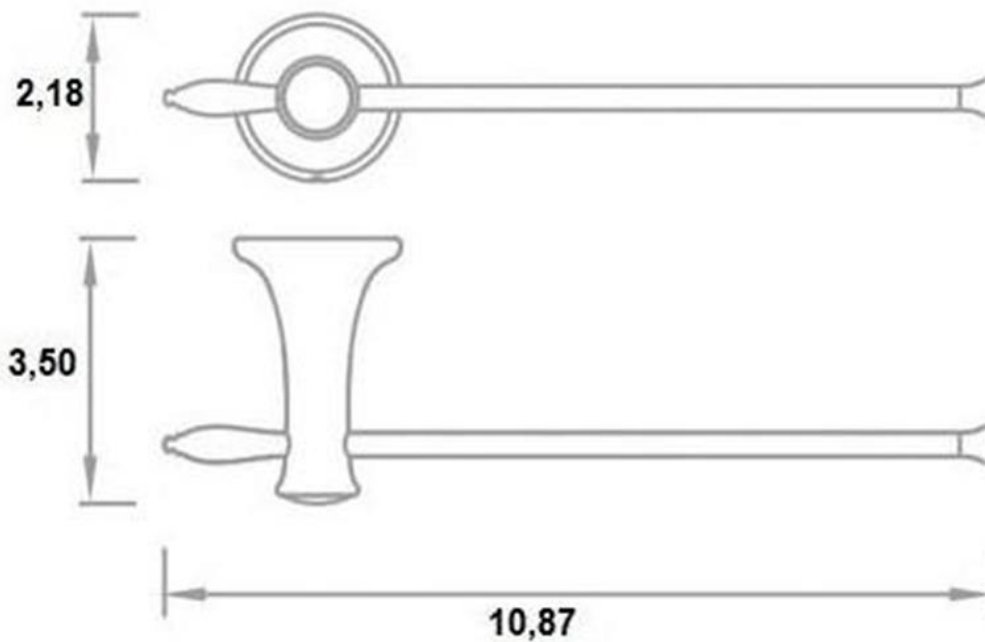

SPEC SHEET

Codes/Standards

DKY.TRI.CLA.08.00.BR

Classic Towel Ring - Wall Mount - 8"

Features

- Suggested room fit: bathrooms..

Material

- Premium material construction with metal handle ensures reliability and durability.
- YACORE finishes resist corrosion and tarnishing.
- Brass.

Dimensions

- W: 11" * H: 2.25" * D: 3.5"/ Ø: 2.25"

YACORE Towel Ring

Lifetime Limited Warranty

See website for detailed warranty information.

Available Colors/Finishes

Color tiles intended for reference only.

Color	Code	Description
	PCH	Polished Chrome

Description

This round wall mounted towel ring with a classic look may be just the right accent for your traditional décor. Made in brass and available in different finishes, it will resist corrosion, work hard, look great and last for years. From our own design Classic collection. Recommended for installation in solid walls or drywall.

Drawing

Classic Towel Ring - Wall Mount - 8"

Technical Information

All product dimensions are nominal.

Shower head included: No

Shower arm: No

Notes

Install the product according to the installation guide.