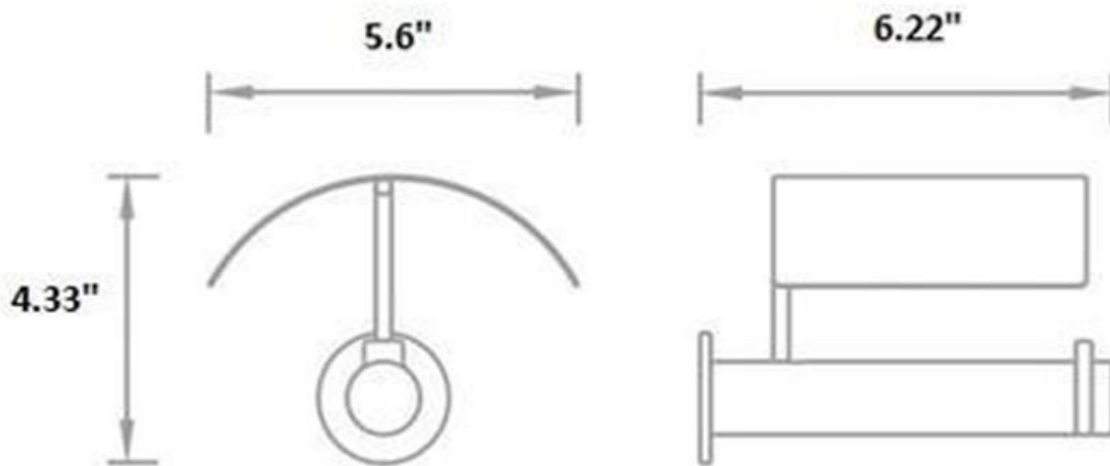

SPEC SHEET

Codes/Standards

DKY.TPH.SMA.06.00.BR.PCH

Smart Toilet Paper Holder - Wall Mount - 6"

Features

- Suggested room fit: bathrooms..

Material

- Premium material construction with metal handle ensures reliability and durability.
- YACORE finishes resist corrosion and tarnishing.
- Brass.

Dimensions

- W: 5.5" * H: 4.25" * D: 6.5"

YACORE Toilet Paper Holder

Lifetime Limited Warranty

See website for detailed warranty information.

Available Colors/Finishes

Color tiles intended for reference only.

Color	Code	Description
	PCH	Polished Chrome

Description

This round wall mounted toilet paper holder with lid have a modern look may be just the right accent for your contemporary décor. Made in brass and finished in polished chrome, it will resist corrosion , work hard , look great and last for years . From our own design Smart collection . Recommended for installation in solid walls or drywall.

Drawing

Smart Toilet Paper Holder -
Wall Mount - 6"

Technical Information

All product dimensions are nominal.

Shower head included: No

Shower arm: No

Notes

Install the product according to the installation guide.