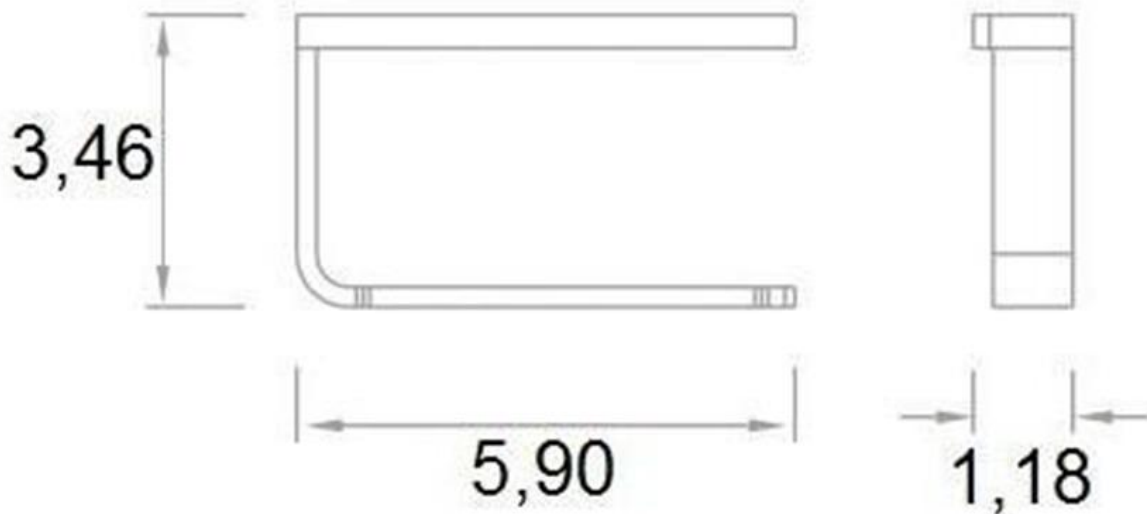

Drawing

Theme Toilet Paper Holder
- Wall Mount - 6"

Technical Information

All product dimensions are nominal.

Shower head included: No

Shower arm: No

Notes

Install the product according to the installation guide.