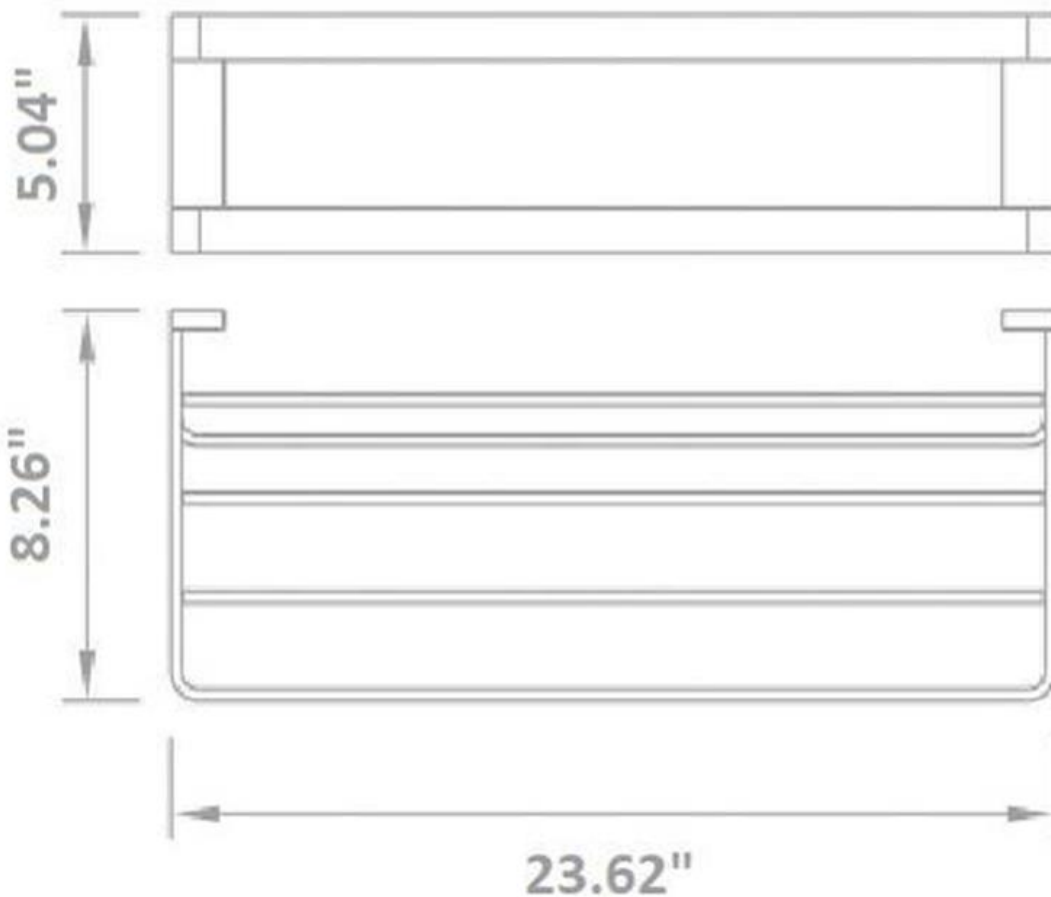

SPEC SHEET

Codes/Standards

DKY.TOS.MAR.24.00.BR.PCH

Theme Towel Shelf - Wall
Mount - 24"

Features

- Suggested room fit: Bathrooms . Showers. Laundries

Material

- Premium material construction with metal handle ensures reliability and durability.
- YACORE finishes resist corrosion and tarnishing.
- Brass.

Dimensions

- W: 23.62" * H: 1.25" * D: 3.25"

YACORE Tower Shelf

Lifetime Limited Warranty

See website for detailed warranty information.

Available Colors/Finishes

Color tiles intended for reference only.

Color	Code	Description
	PCH	Polished Chrome

Description

This square wall mounted towel shelf 24 inch with a modern look may be just the right accent for your contemporary décor. Made in brass and finished in polished chrome, it will resist corrosion, work hard, look great and last for years. From our own design Mare collection . It has a shelf to store spare towels and a lower bar to place the towel for daily use. Recommended for installation in solid walls like as tile, ceramic, concrete, etc.

SPEC SHEET

Drawing

Theme Towel Shelf - Wall
Mount - 24"

Technical Information

All product dimensions are nominal.

Shower head included: No
Shower arm: No

Notes

Install the product according to the installation guide.