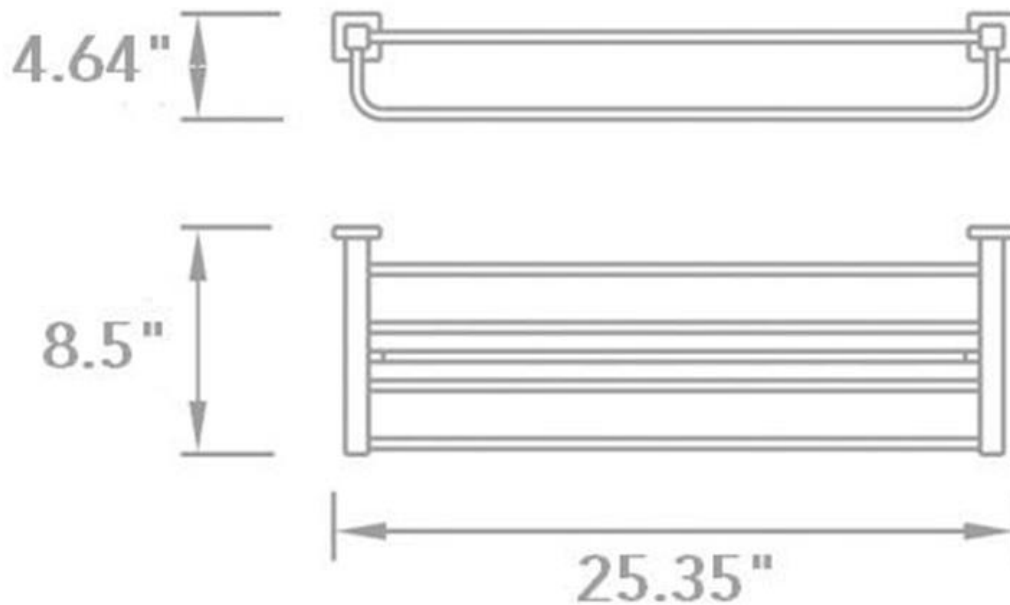

SPEC SHEET

Codes/Standards

DKY.TOS.CUB.24.00.BR.PCH

Cubic Towel Shelf - Wall Mount - 24"

Features

- Suggested room fit: Bathrooms . Showers. Laundries.

Material

- Premium material construction with metal handle ensures reliability and durability.
- YACORE finishes resist corrosion and tarnishing.
- Brass.

Dimensions

- W: 25.35" * H: 4.64" * D: 8.05"

Weight

- 5.5 Lb.

YACORE Tower Shelf

Lifetime Limited Warranty

See website for detailed warranty information.

Available Colors/Finishes

Color tiles intended for reference only.

| Color | Code | Description |
|--|------|-----------------|
|  | PCH | Polished Chrome |

Description

This square wall mounted towel shelf 24 inch with a modern look may be just the right accent for your contemporary décor. Made in brass and finished in polished chrome, it will resist corrosion, work hard, look great and last for years. From our own design Cubic collection . It has a shelf to store spare towels and a lower bar to place the towel for daily use. Recommended for installation in solid walls or drywalls .

Drawing

Cubic Towel Shelf - Wall Mount - 24"

Technical Information

All product dimensions are nominal.

Shower head included: No
Shower arm: No

Notes

Install the product according to the installation guide.