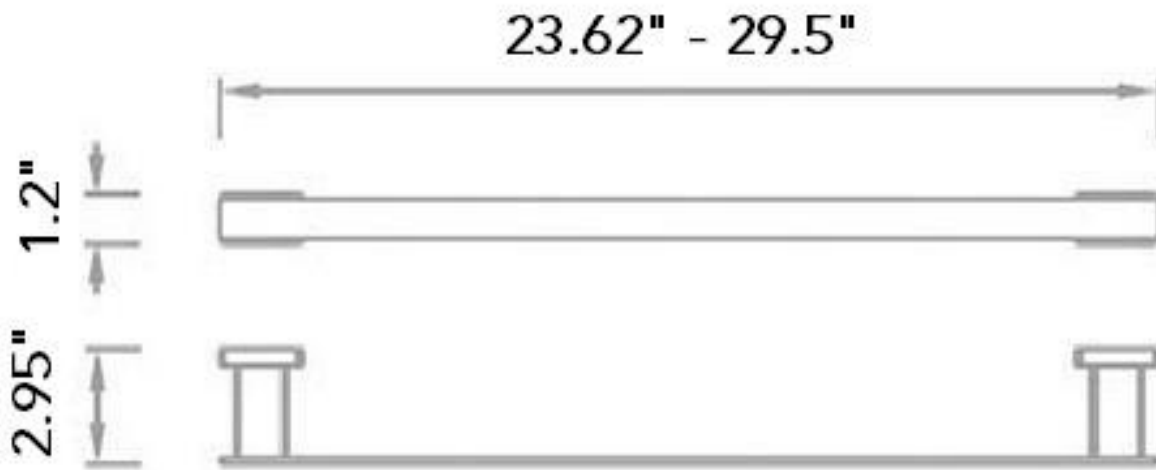

Drawing

Noah Single Towel Bar - Wall Mount

Technical Information

All product dimensions are nominal.

Shower head included: No

Shower arm: No

Notes

Install the product according to the installation guide.