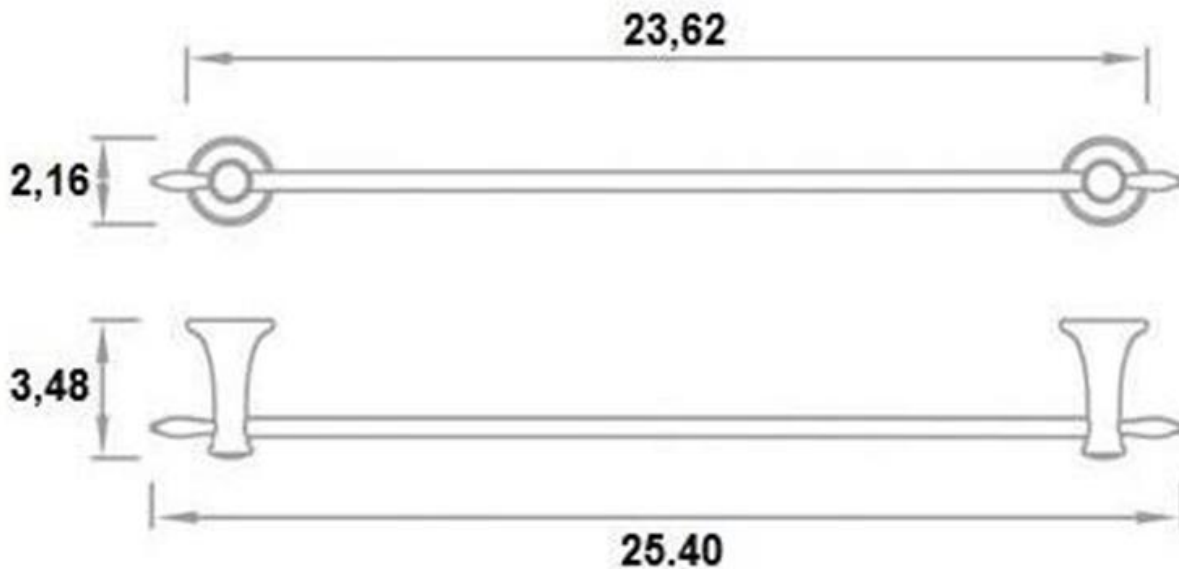

SPEC SHEET

Codes/Standards

DKY.TBA.CLA.24.00.BR

Classic Single Towel Bar - Wall Mount - 24"

Features

- Suggested room fit: Bathroom.

Material

- Premium material construction with metal handle ensures reliability and durability.
- YACORE finishes resist corrosion and tarnishing.
- Brass.

Dimensions

- W: 26" * H: 2.5" * D: 3.5"/ Ø: 2.25"

Weight

- 1.4 Lb.

YACORE Towel Bar

Lifetime Limited Warranty

See website for detailed warranty information.

Available Colors/Finishes

Color tiles intended for reference only.

Color	Code	Description
	PCH	Polished Chrome

Description

This round wall mounted towel bar with a classic look may be just the right accent for your traditional décor. Made in brass and available in different finishes, it will resist corrosion, work hard, look great and last for years. From our own design Classic collection. Recommended for installation in solid walls or drywall.

Drawing

Classic Single Towel Bar -
Wall Mount - 24"

Technical Information

All product dimensions are nominal.

Shower head included: No

Shower arm: No

Notes

Install the product according to the installation guide.