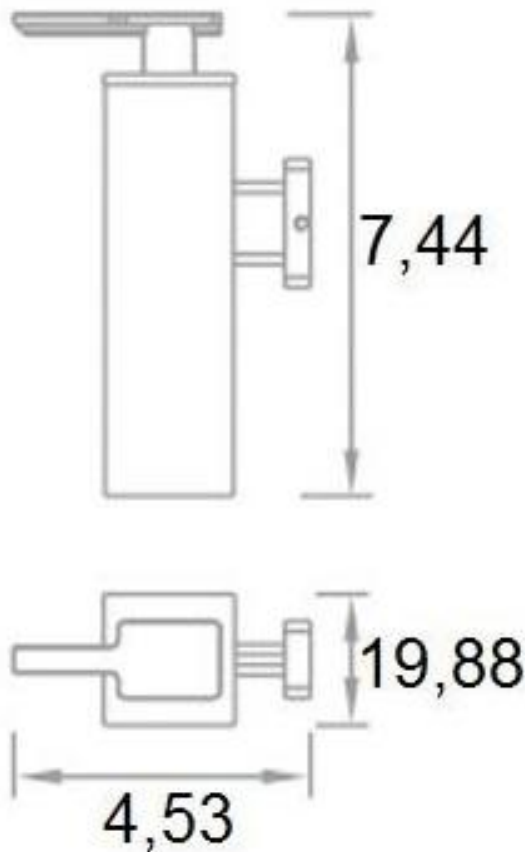

SPEC SHEET

Codes/Standards

DKY.SOD.MAG.08.00.BR.PCH

Noah Soap Dispenser - Wall Mount - 8"

Features

- Suggested room fit: Bathroom
- Bottle volume: 18 fl oz.

Material

- Premium material construction with metal handle ensures reliability and durability.
- YACORE finishes resist corrosion and tarnishing.
- Brass.

Dimensions

- W: 2" * H: 7.5" * D: 3.25"

Weight

- 1.8 Lb.

YACORE Soap Dispenser

Lifetime Limited Warranty

See website for detailed warranty information.

Available Colors/Finishes

2700 SW 3rd Ave Suite 1B, Miami, FL 33129

Tbboutique reserves the right to make revisions without notice to product specifications. For the most current Specification Sheet, go to www.tbboutique.com. 20-11-2021 10:53 - US/CO

SPEC SHEET

Drawing

Noah Soap Dispenser - Wall Mount - 8"

Technical Information

All product dimensions are nominal.

Shower head included: No
Shower arm: No

Notes

Install the product according to the installation guide.