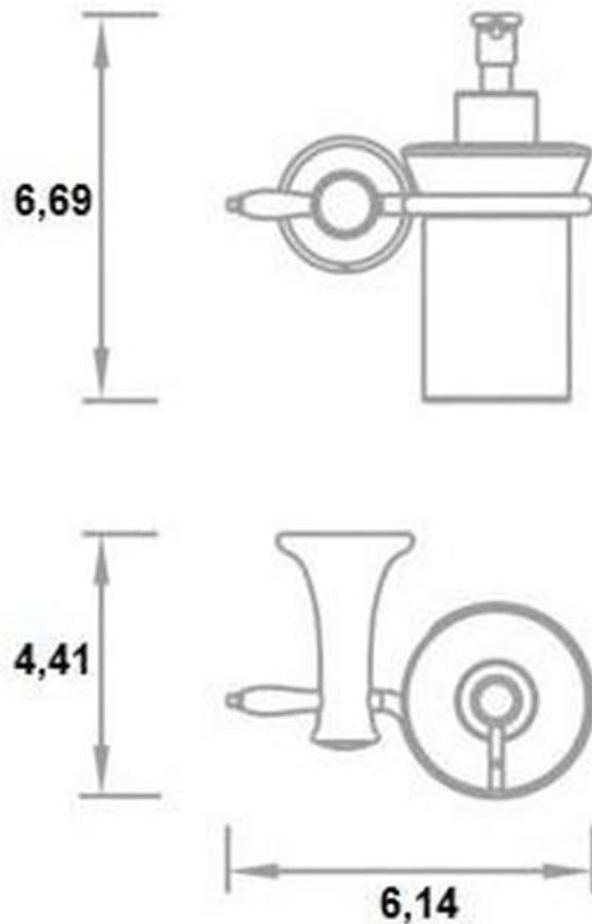

### Dimensions

- W: 6" \* H: 6.5" \* D: 5" / Ø: 2.25"

### Weight

- 1.8 Lb.

### Technical Information

All product dimensions are nominal.

Shower head included: No  
Shower arm: No