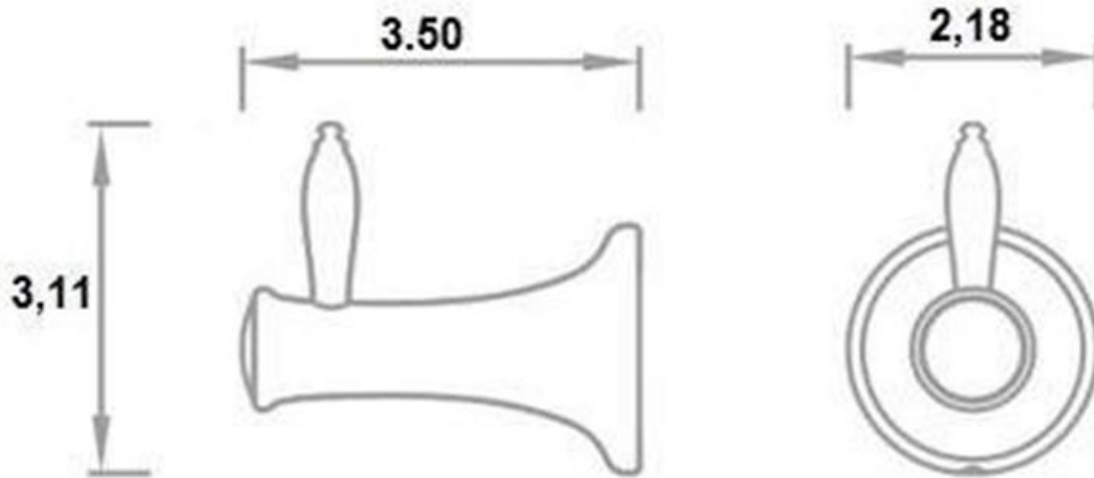

SPEC SHEET

Codes/Standards

DKY.HOO.CLA.02.00.BR

Classic Single Hook - Wall Mount - 2"

Features

- Suggested room fit: Showers and bathrooms.

Material

- Premium material construction with metal handle ensures reliability and durability.
- YACORE finishes resist corrosion and tarnishing.
- Brass.

Dimensions

- H: 3.5" * / Ø: 2.25"

Weight

- 0.4 Lb.

YACORE Single Hook

Lifetime Limited Warranty

See website for detailed warranty information.

Available Colors/Finishes

Color tiles intended for reference only.

Color	Code	Description
	PCH	Polished Chrome

Description

This round wall mounted single hook with a classic look may be just the right accent for your traditional décor. Made in brass and available in different finishes, it will resist corrosion, work hard, look great and last for years. From our own design Classic collection. Recommended for installation in solid walls or drywall.

Drawing

Classic Single Hook - Wall Mount - 2"

Technical Information

All product dimensions are nominal.

Shower head included: No
Shower arm: No

Notes

Install the product according to the installation guide.