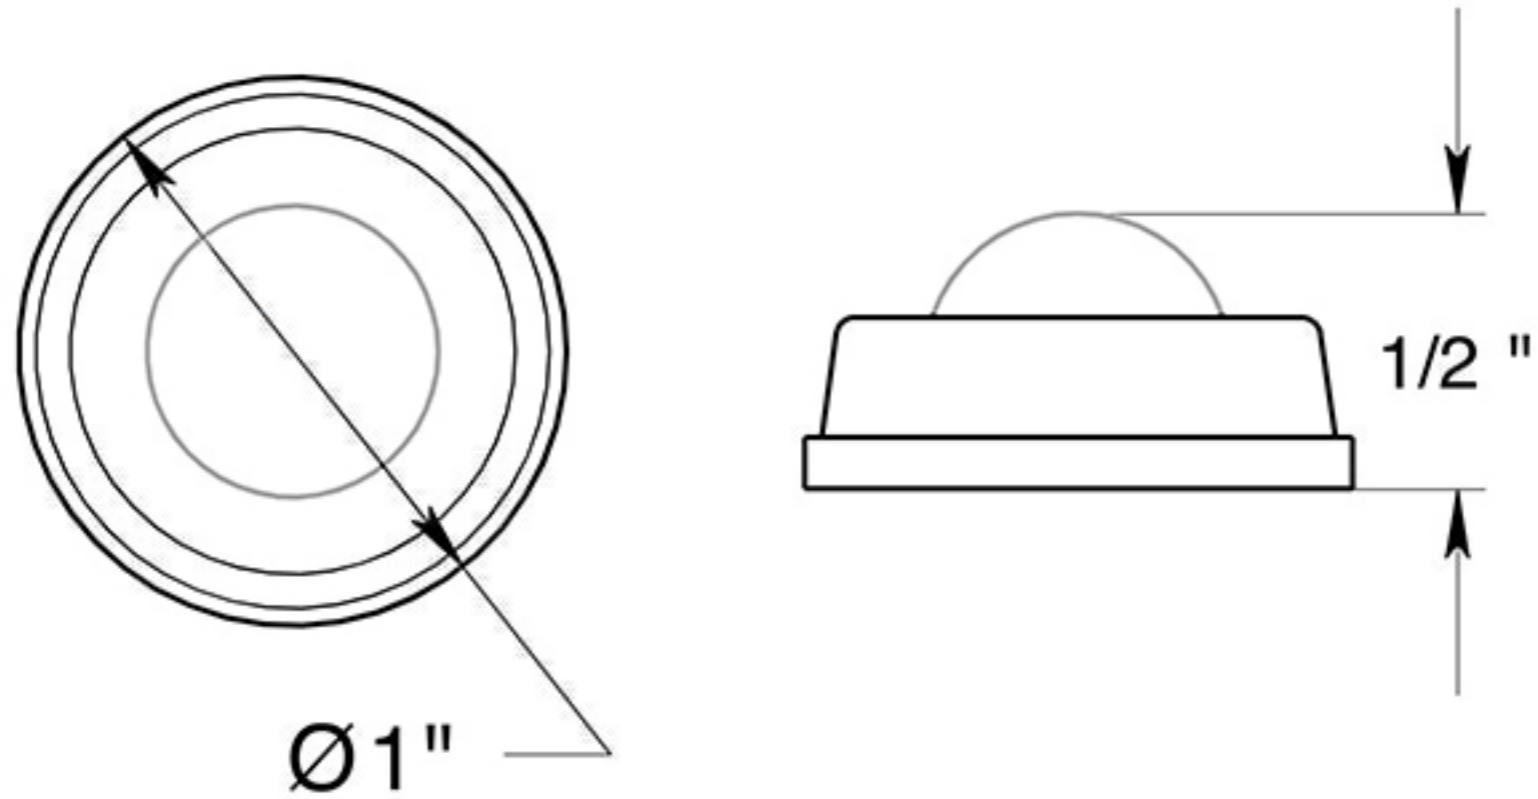

WB100

1" ROUND BUMPER / FLUSH MOUNT / SOLID BRASS

DRAWING NOT TO SCALE

NOTE: Deltana reserves the right to constantly improve its products and is not responsible for differences between the product in-hand and the specifications contained in this drawing. We do not recommend to pre-drill holes or pre-cut woods or metals based on the drawing information if the veracity of the specifications has not been proven by the live product.