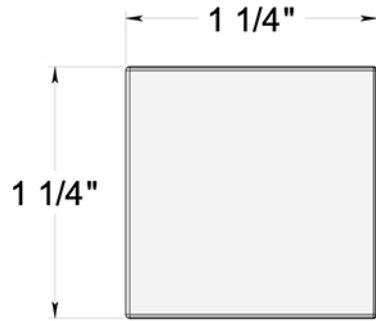

KS125

MODERN SQUARE KNOB / 1-1/4" / SOLID BRASS

DRAWING NOT TO SCALE

NOTE: Deltana reserves the right to constantly improve its products and is not responsible for differences between the product in-hand and the specifications contained in this drawing. We do not recommend to pre-drill holes or pre-cut woods or metals based on the drawing information if the veracity of the specifications has not been proven by the live product.