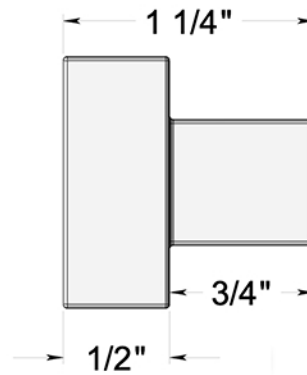

KS125

MODERN SQUARE KNOB / 1-1/4" / SOLID BRASS

DRAWING NOT TO SCALE

NOTE: Deltana reserves the right to constantly improve its products and is not responsible for differences between the product in-hand and the specifications contained in this drawing. We do not recommend to pre-drill holes or pre-cut woods or metals based on the drawing information if the veracity of the specifications has not been proven by the live product.