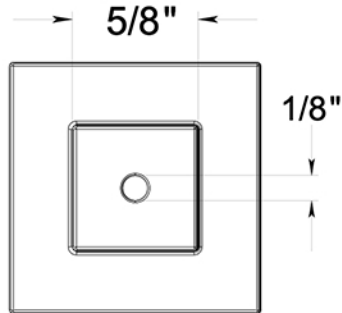

KS125

MODERN SQUARE KNOB / 1-1/4" / SOLID BRASS

DRAWING NOT TO SCALE

NOTE: Deltana reserves the right to constantly improve its products and is not responsible for differences between the product in-hand and the specifications contained in this drawing. We do not recommend to pre-drill holes or pre-cut woods or metals based on the drawing information if the veracity of the specifications has not been proven by the live product.