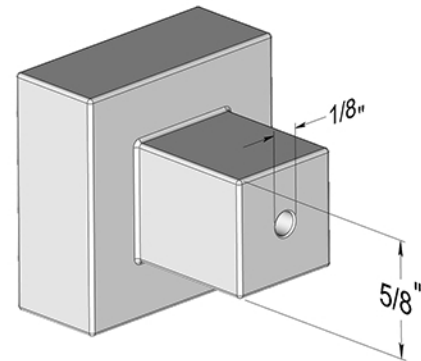

KS125

MODERN SQUARE KNOB / 1-1/4" / SOLID BRASS

DRAWING NOT TO SCALE

NOTE: Deltana reserves the right to constantly improve its products and is not responsible for differences between the product in-hand and the specifications contained in this drawing. We do not recommend to pre-drill holes or pre-cut woods or metals based on the drawing information if the veracity of the specifications has not been proven by the live product.