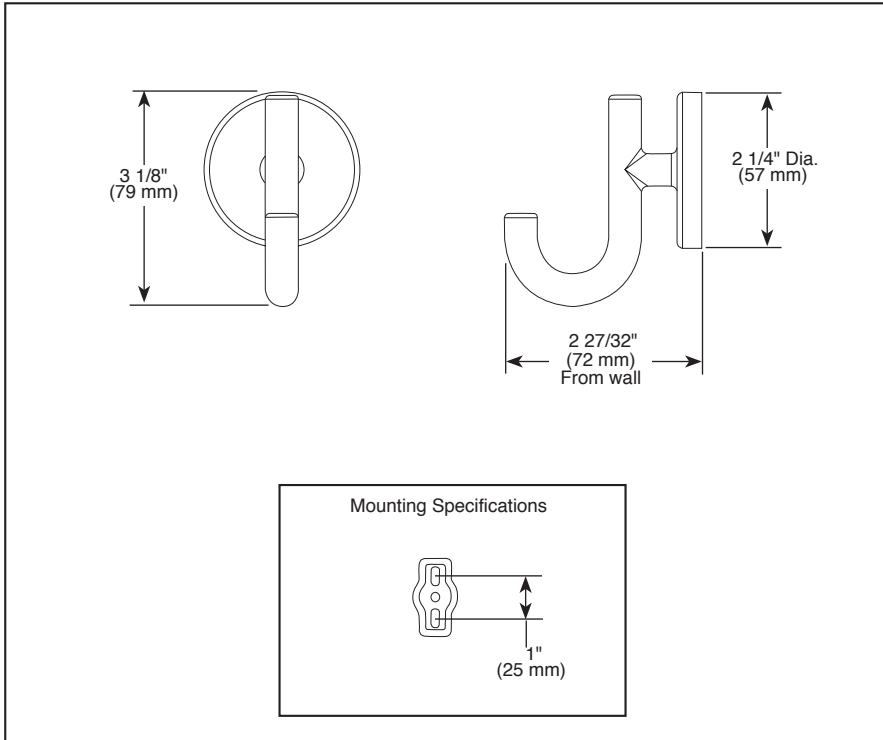

Submitted Model No.: _____
 Specific Features: _____

▲ Designate Proper Finish Suffix

see what Delta can do™

ACCESSORIES

- Trinsic® Bath Collection
- Robe Hook

STANDARD SPECIFICATIONS:

- Wood blocking is preferable behind all wall surfaces. If wood blocking is not available, the following fasteners are suggested: Tile/Masonry-Plastic or lead Anchors Plaster/drywall-Toggle bolts.
- Mounting hardware and mounting instructions included with product.