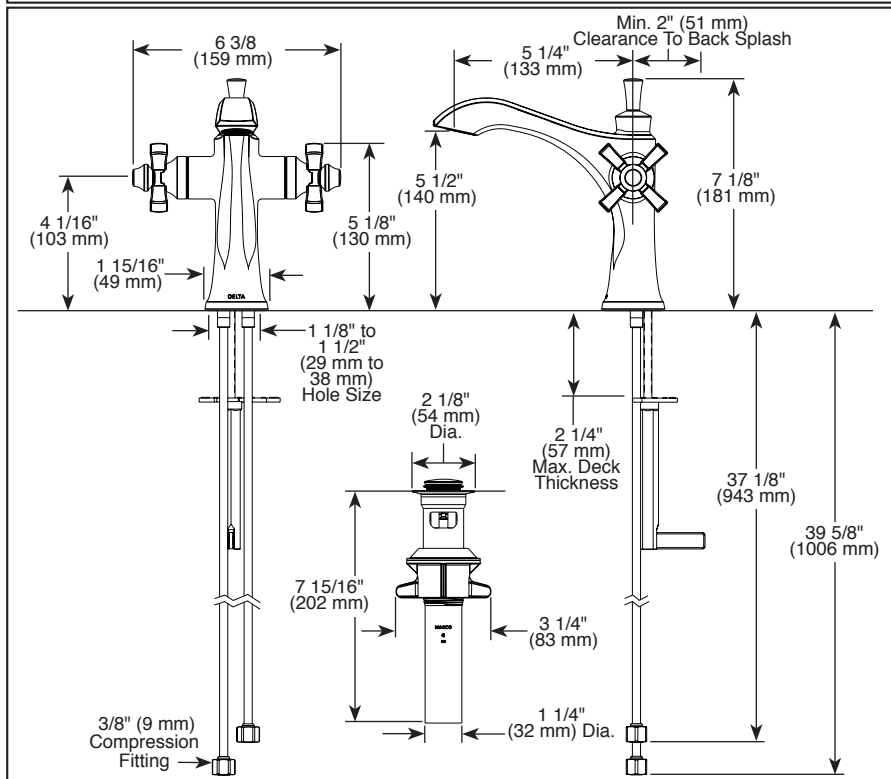

## BATHROOM FAUCET

- Dorval™ Bath Collection
- Two Handle Deck Mount Monoblock

Submitted Model No.: \_\_\_\_\_

Specific Features: \_\_\_\_\_

### STANDARD SPECIFICATIONS:

- Max flow rate 1.2 gpm @ 60 psi, 4.5 L/min @ 414 kPa
- One hole mount
- Solid brass fabricated body
- Diamond coated ceramic cartridge
- 1/4" O.D. straight, staggered PEX supply tubes
- Optional red/blue indicators provided
- Includes metal pop-up drain with finished flange and stopper