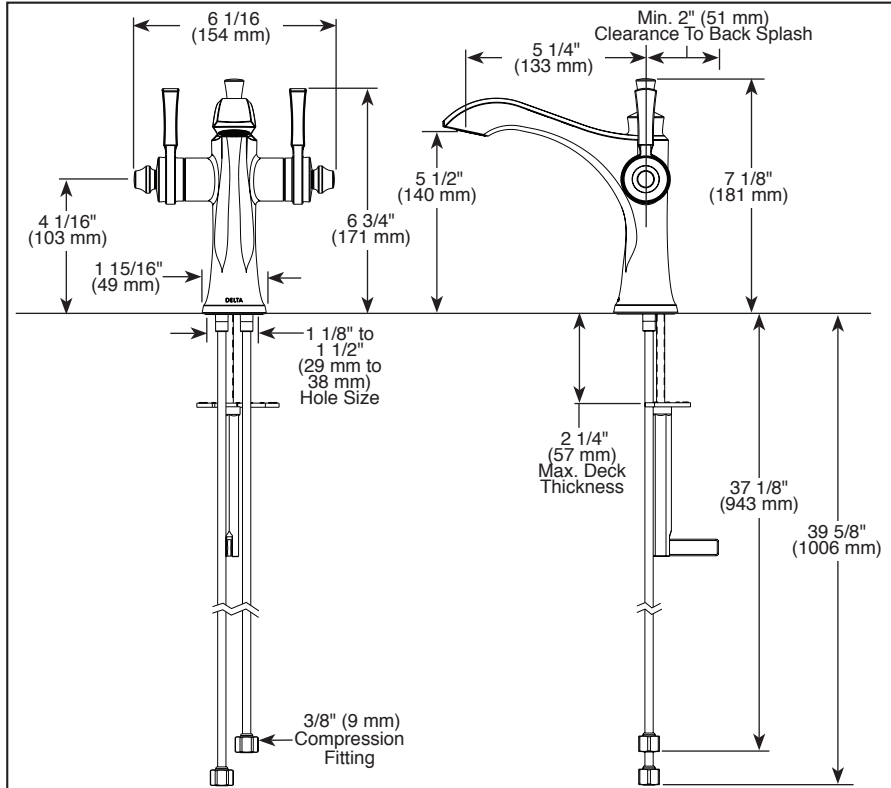

## BATHROOM FAUCET

- Dorval™ Bath Collection
- Two Handle Deck Mount Monoblock

Submitted Model No.: \_\_\_\_\_

Specific Features: \_\_\_\_\_

### STANDARD SPECIFICATIONS:

- Max flow rate 1.2 gpm @ 60 psi, 4.5 L/min @ 414 kPa
- One hole mount
- Solid brass fabricated body
- Diamond coated ceramic cartridge
- 1/4" O.D. straight, staggered PEX supply tubes
- Optional red/blue indicators provided
- Includes metal pop-up drain with finished flange and stopper