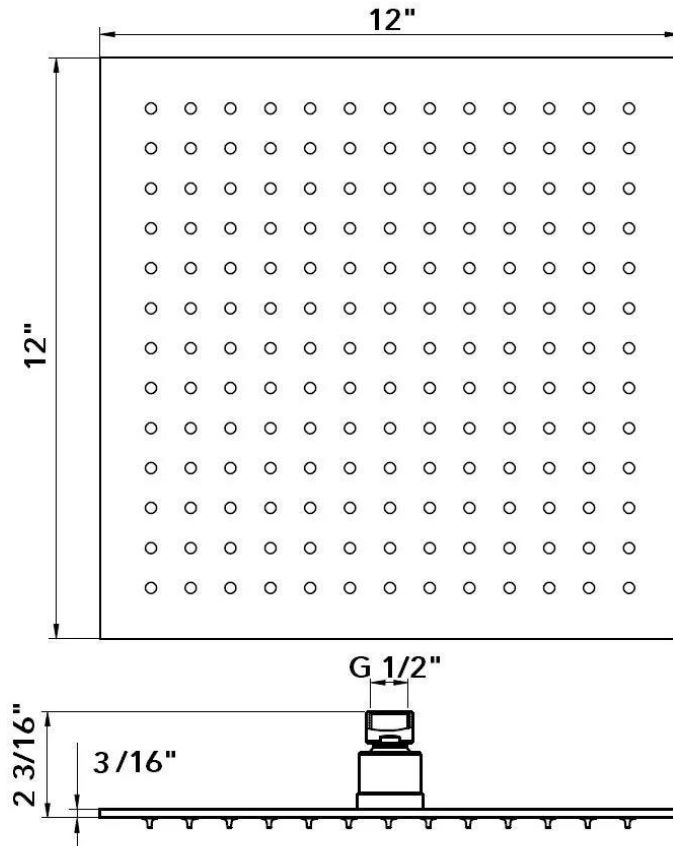

bathonomy

SPEC SHEET

Drawing

Devon Sharp Nozzles Shower
Head - Wall Or Ceiling Mount - 12"

Codes / Standards compliance: Uniform Plumbing Code (UPC) National Plumbing Code of Canada
ASME A112.18.1-2018 / CSA B125.1-18 / ASSE 1016
IAPMO file number: 8659 (for more info visit: <http://pld.iapmo.org/default.aspx>)

Technical Information

All product dimensions are nominal.

Shower head included: No
Shower arm: No

Notes

Install the product according to the installation guide.

2700 SW 3rd Ave Suite 1B, Miami, FL 33129

Tbboutique reserves the right to make revisions without notice to product specifications. For the most current Specification Sheet, go to www.tbboutique.com. 20-11-2021 10:53 - US/CO