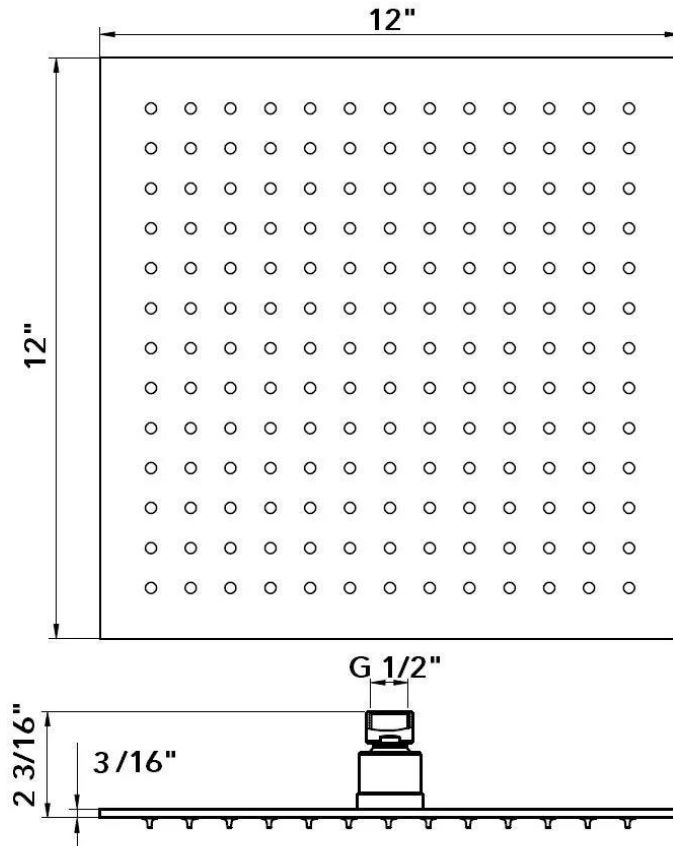

bathonomy

SPEC SHEET

Drawing

Devon Sharp Nozzles Shower
Head - Wall Or Ceiling Mount - 12"

Codes / Standards compliance: Uniform Plumbing Code (UPC) National Plumbing Code of Canada
ASME A112.18.1-2018 / CSA B125.1-18 / ASSE 1016
IAPMO file number: 8659 (for more info visit: <http://pld.iapmo.org/default.aspx>)

Technical Information

All product dimensions are nominal.

Shower head included: No
Shower arm: No

Notes

Install the product according to the installation guide.

2700 SW 3rd Ave Suite 1B, Miami, FL 33129

Tbboutique reserves the right to make revisions without notice to product specifications. For the most current Specification Sheet, go to ww.tbboutique.com. 20-11-2021 10:53 - US/CO