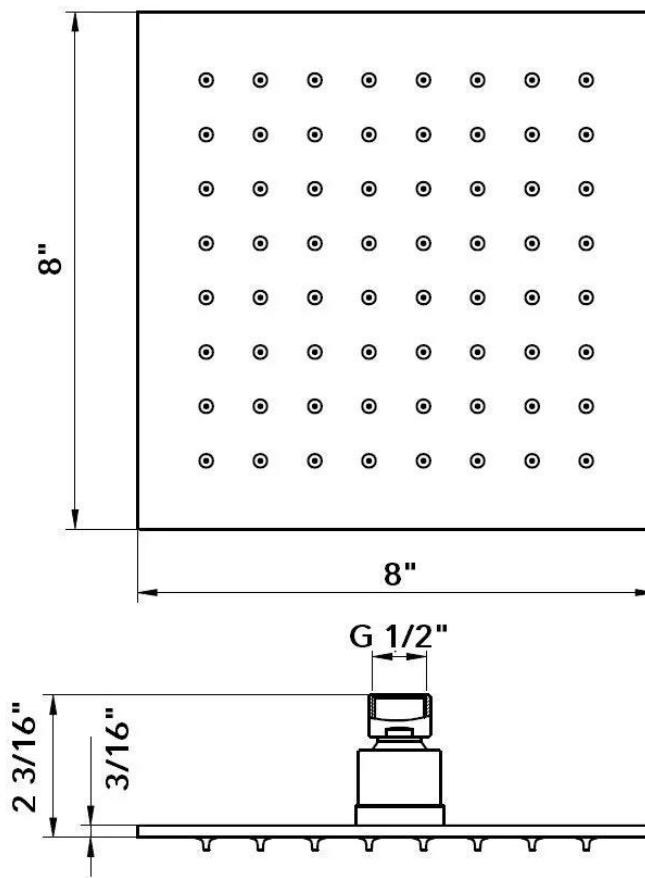

Dimensions

- W: 8" * H: 0.2" * D: 8"

Weight

- 2.4 Lb.

Devon Sharp Nozzles Shower Head - Wall Or Ceiling Mount - 8"

BATHONOMY Shower Head Lifetime Limited Warranty

See website for detailed warranty information.

bathonomy

SPEC SHEET

Drawing

Devon Sharp Nozzles Shower
Head - Wall Or Ceiling Mount - 8"

Codes / Standards compliance: Uniform Plumbing Code (UPC) National
Plumbing Code of Canada
ASME A112.18.1-2018 / CSA B125.1-18 / ASSE 1016
IAPMO file number: 8659 (for more info visit: <http://pld.iapmo.org/default.aspx>)