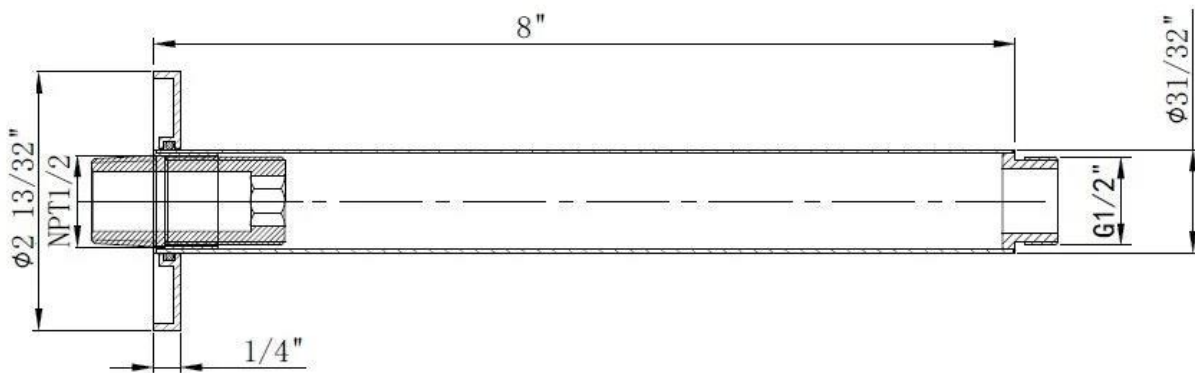

bathonomy

SPEC SHEET

Drawing

Metro Shower Arm -
Ceiling Mount - 8"

Codes / Standards compliance: Uniform Plumbing Code (UPC) National Plumbing Code of Canada
ASME A112.18.1-2018 / CSA B125.1-18 / ASSE 1016
IAPMO file number: 8659 (for more info visit: <http://pld.iapmo.org/default.aspx>)

Technical Information

All product dimensions are nominal.

Shower head included: No
Shower arm: No

Notes

Install the product according to the installation guide.

2700 SW 3rd Ave Suite 1B, Miami, FL 33129

Tbboutique reserves the right to make revisions without notice to product specifications. For the most current Specification Sheet, go to ww.tbboutique.com. 20-11-2021 10:53 - US/CO