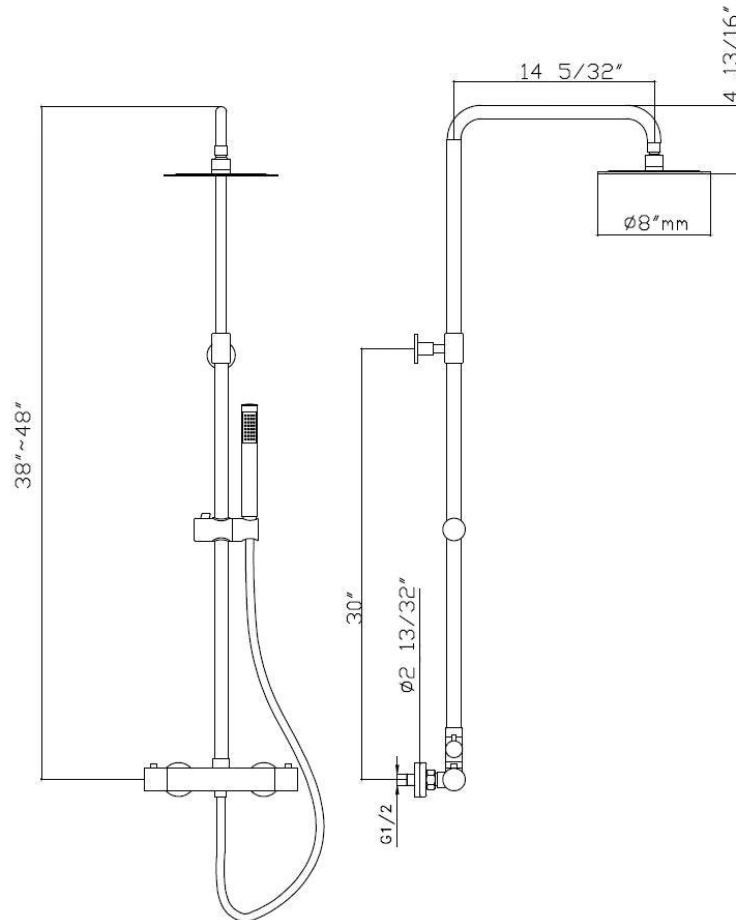

bathonomy

SPEC SHEET

Drawing

Metro Thermostatic Shower Column - Wall Mount - 8"

Codes / Standards compliance: Uniform Plumbing Code (UPC) National Plumbing Code of Canada

ASME A112.18.1-2018 / CSA B125.1-18 / ASSE 1016

IAPMO file number: 8659 (for more info visit: <http://pld.iapmo.org/default.aspx>)

Technical Information

All product dimensions are nominal.

Shower head included: No

Shower arm: No

Notes

Install the product according to the installation guide.

2700 SW 3rd Ave Suite 1B, Miami, FL 33129

Tbboutique reserves the right to make revisions without notice to product specifications. For the most current Specification Sheet, go to www.tbboutique.com. 20-11-2021 10:53 - US/CO