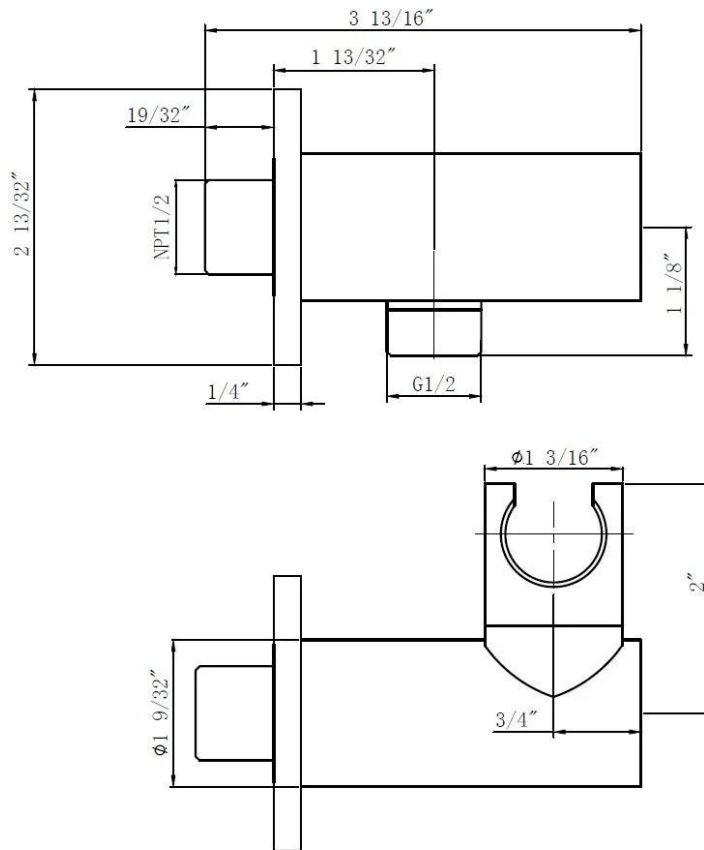

bathonomy

SPEC SHEET

Drawing

Metro Hand Shower Holder
Connector - Wall Mount - 3"

Codes / Standards compliance: Uniform Plumbing Code (UPC) National Plumbing Code of Canada

ASME A112.18.1-2018 / CSA B125.1-18 / ASSE 1016

IAPMO file number: 8659 (for more info visit: <http://pld.iapmo.org/default.aspx>)

Technical Information

All product dimensions are nominal.

Shower head included: No

Shower arm: No

Notes

Install the product according to the installation guide.

2700 SW 3rd Ave Suite 1B, Miami, FL 33129

Tbboutique reserves the right to make revisions without notice to product specifications. For the most current Specification Sheet, go to www.tbboutique.com. 20-11-2021 10:53 - US/CO