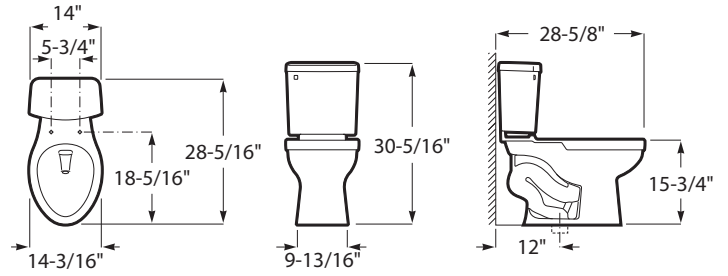

SUPRA

Two-piece elongated toilet, 12" rough-in, single flush 1.28 GPF

TECHNICAL DRAWINGS

FEATURES

Two-piece elongated toilet with 12" rough-in, single flush 1,28 GPF

Sustainable product

Warranty - Domestic Use (Year): 10

## SUPRA

Back to basics. Supra is a piece for those who enjoy the familiarity of the traditional two-piece vitreous china toilet, with the exceptional Celite quality.