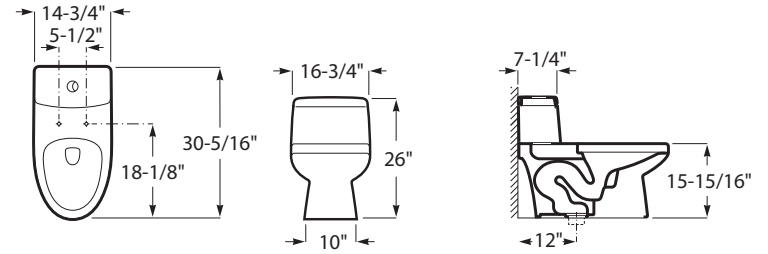

FEATURES

One-piece elongated toilet, 12" rough-in, exposed trap-way, single flush 1,28GPF

Sustainable product

Warranty - Domestic Use (Year): 10

FLUX

One-piece elongated toilet, 12" rough-in, single flush

TECHNICAL DRAWINGS