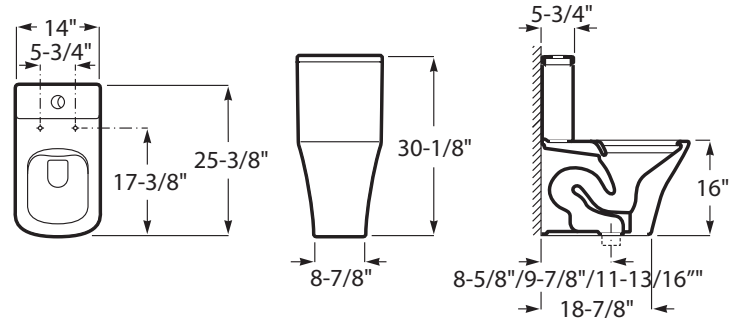

FEATURES

One-piece elongated toilet with 12" rough-in, dual flush 1.6/1 GPF

Sustainable product

Warranty - Domestic Use (Year): 10

EDGE

One-piece elongated toilet, 12" rough-in, dual flush

TECHNICAL DRAWINGS

EDGE

The contemporary elegance of soft edges and straight lines define our Edge series. A toilet that combines the functionality of a one-piece with water efficiency to create the perfect addition to your bathroom space.