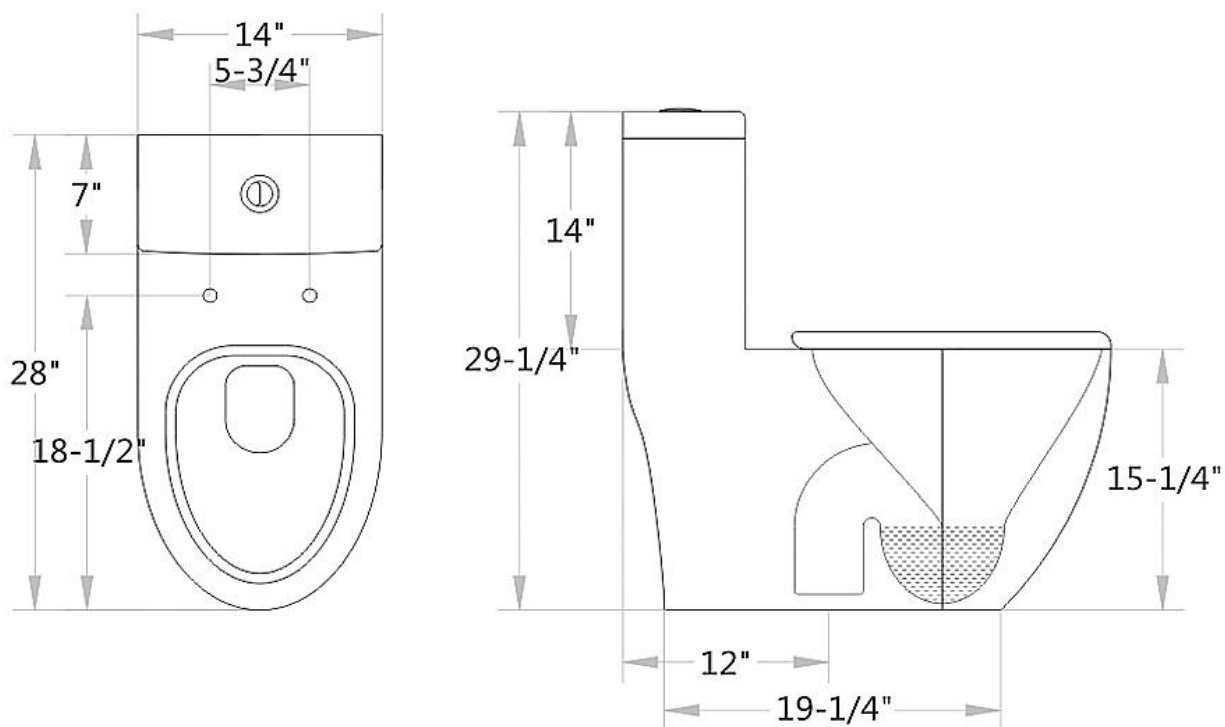

### Dimensions

- W: 14.5" \* H: 29.25" \* D: 27.5"

### Technical Information

All product dimensions are nominal.

Shower head included: No  
Shower arm: No