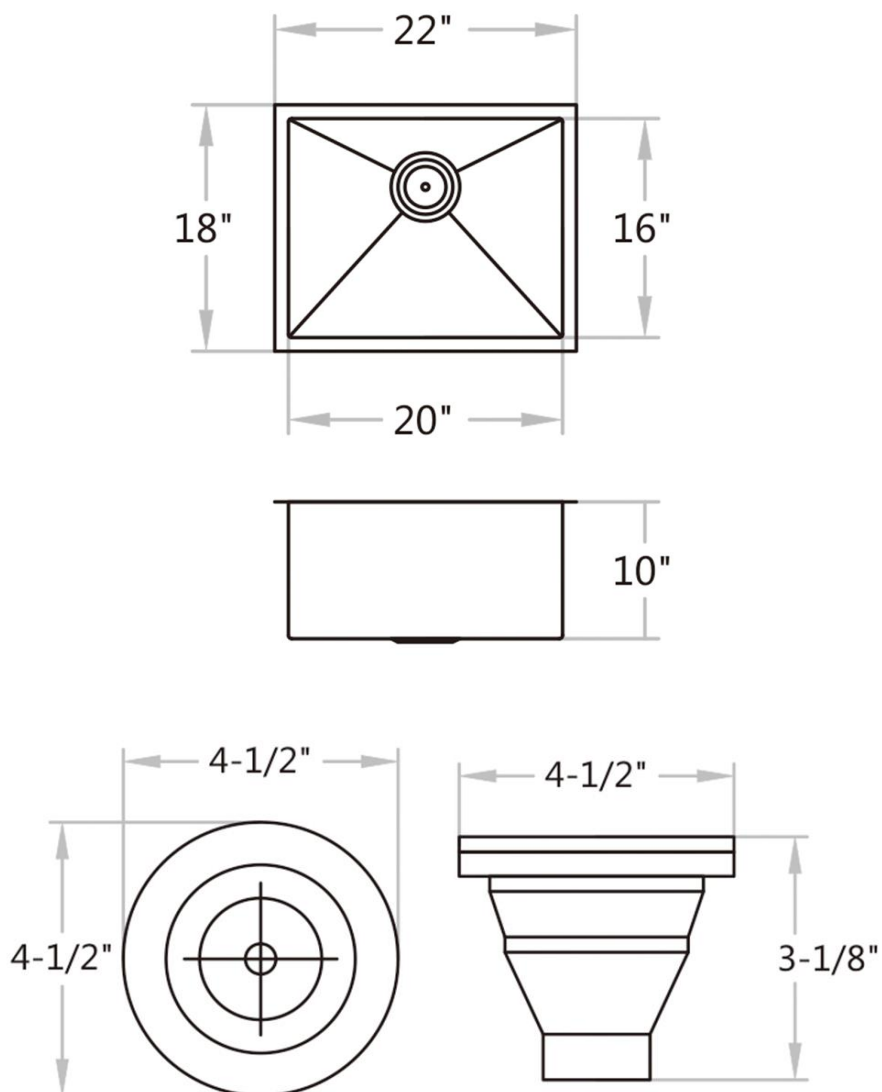

## Dimensions

- W: 22" \* H: 10" \* D: 18"

## Drawing

Single Bowl Kitchen Sink -  
Under Mount - 22"

### Technical Information

All product dimensions are nominal.

Shower head included: No  
Shower arm: No