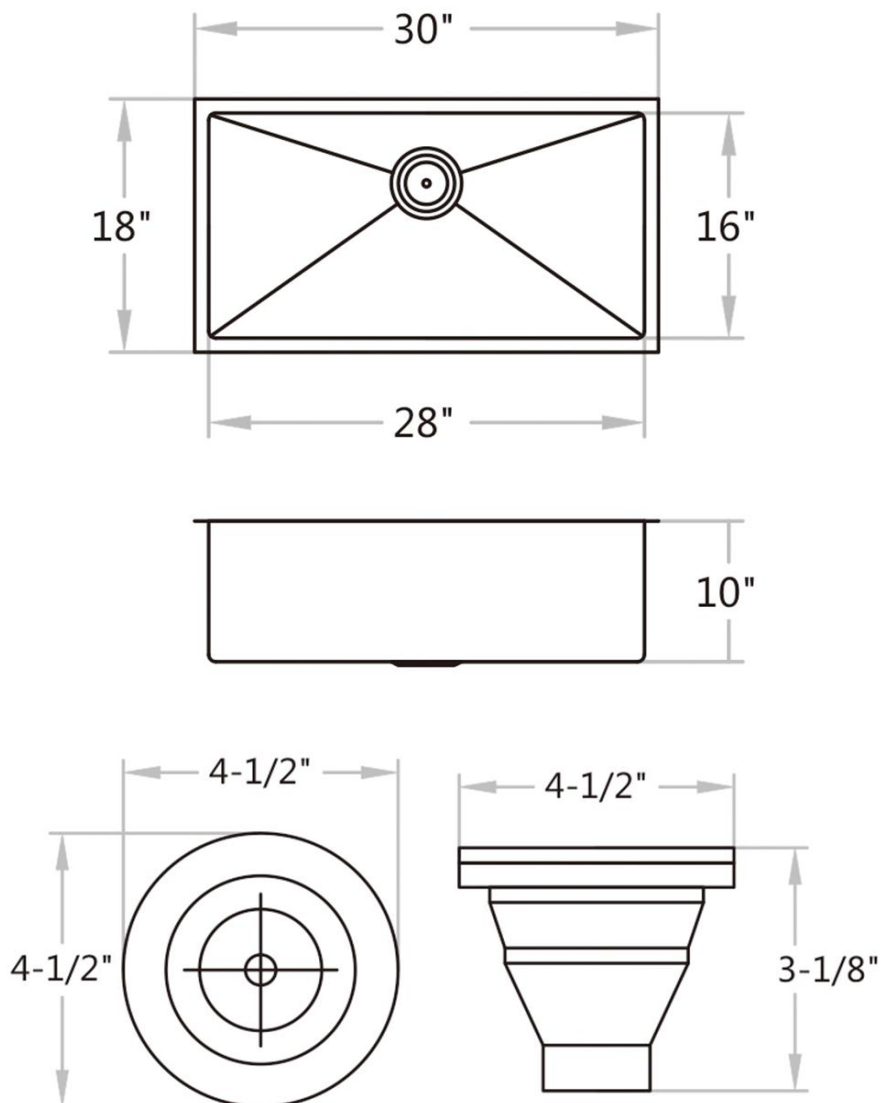

## Dimensions

- W: 30" \* H: 10" \* D: 18"

## Drawing

Single Bowl Kitchen Sink -  
Under Mount - 30"