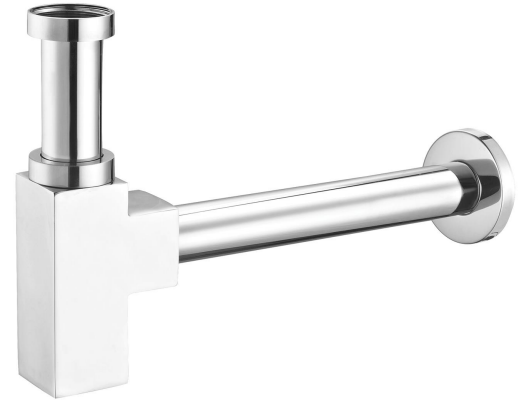

## Features

- Pipe inlet and outlet 1/4 inch.
- Access in the lower part for cleaning the product.
- Exit tube length: 12 inch.

## Material

- Premium material construction with metal handle ensures reliability and durability.
- BATHONOMY finishes resist corrosion and tarnishing.
- Brass.

## Dimensions

- W: 13.5" \* H: 5" \* D: 1.87"

## Sink Complements Modern Bottle Sink Siphon - Under Mount - 2"