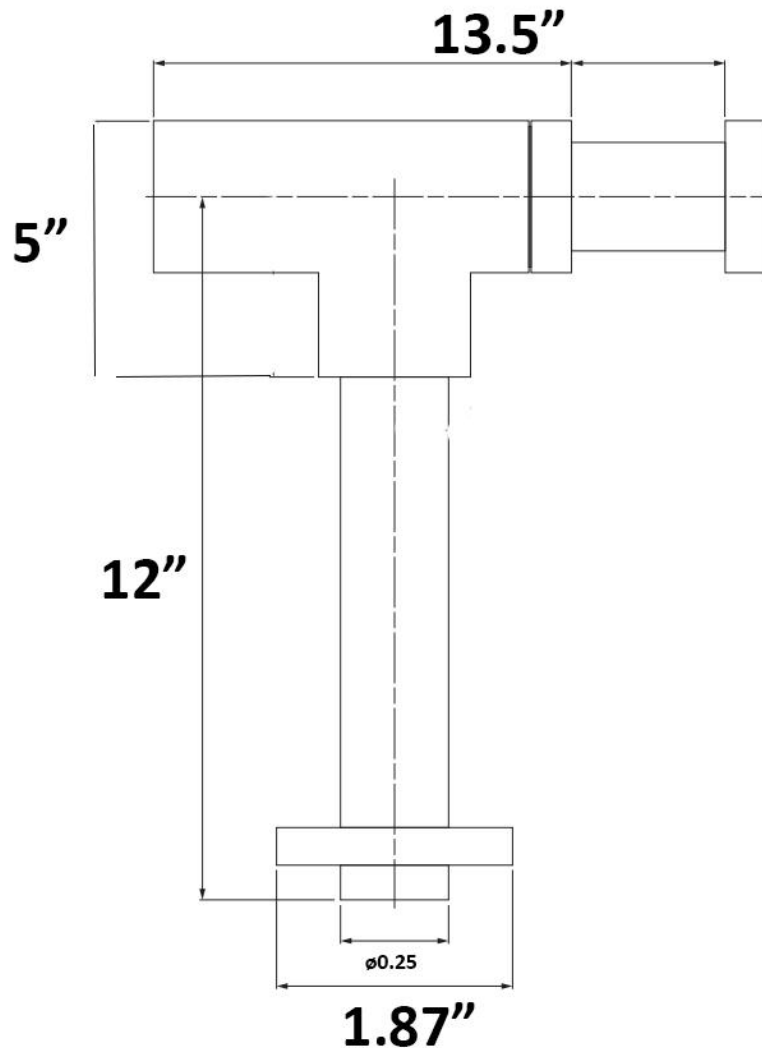

bathonomy

SPEC SHEET

Drawing

Sink Complements Modern Bottle
Sink Siphon - Under Mount - 2"

Technical Information

All product dimensions are nominal.

Shower head included: No
Shower arm: No

Notes

Install the product according to the installation guide.

2700 SW 3rd Ave Suite 1B, Miami, FL 33129

Tbboutique reserves the right to make revisions without notice to product specifications. For the most current Specification Sheet, go to www.tbboutique.com. 20-11-2021 10:53 - US/CO