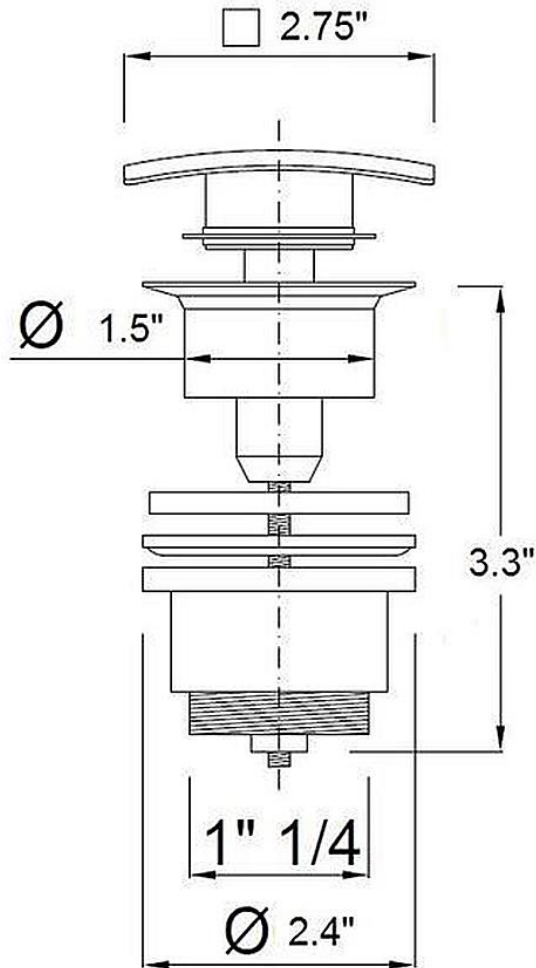

Material

- Premium material construction with metal handle ensures reliability and durability.
- BATHONOMY finishes resist corrosion and tarnishing.
- Brass.

Dimensions

- W: 4" * H: 2.75" * D: 2.75"

Weight

PCH

Polished Chrome

2700 SW 3rd Ave Suite 1B, Miami, FL 33129

Tbboutique reserves the right to make revisions without notice to product specifications. For the most current Specification Sheet, go to www.tbboutique.com. 20-11-2021 10:53 - US/CO

bathonomy

SPEC SHEET

Drawing

Sink Complements Click-Clack
Sink Drain - Drop-In - 2"

Technical Information

All product dimensions are nominal.

Shower head included: No
Shower arm: No

Notes